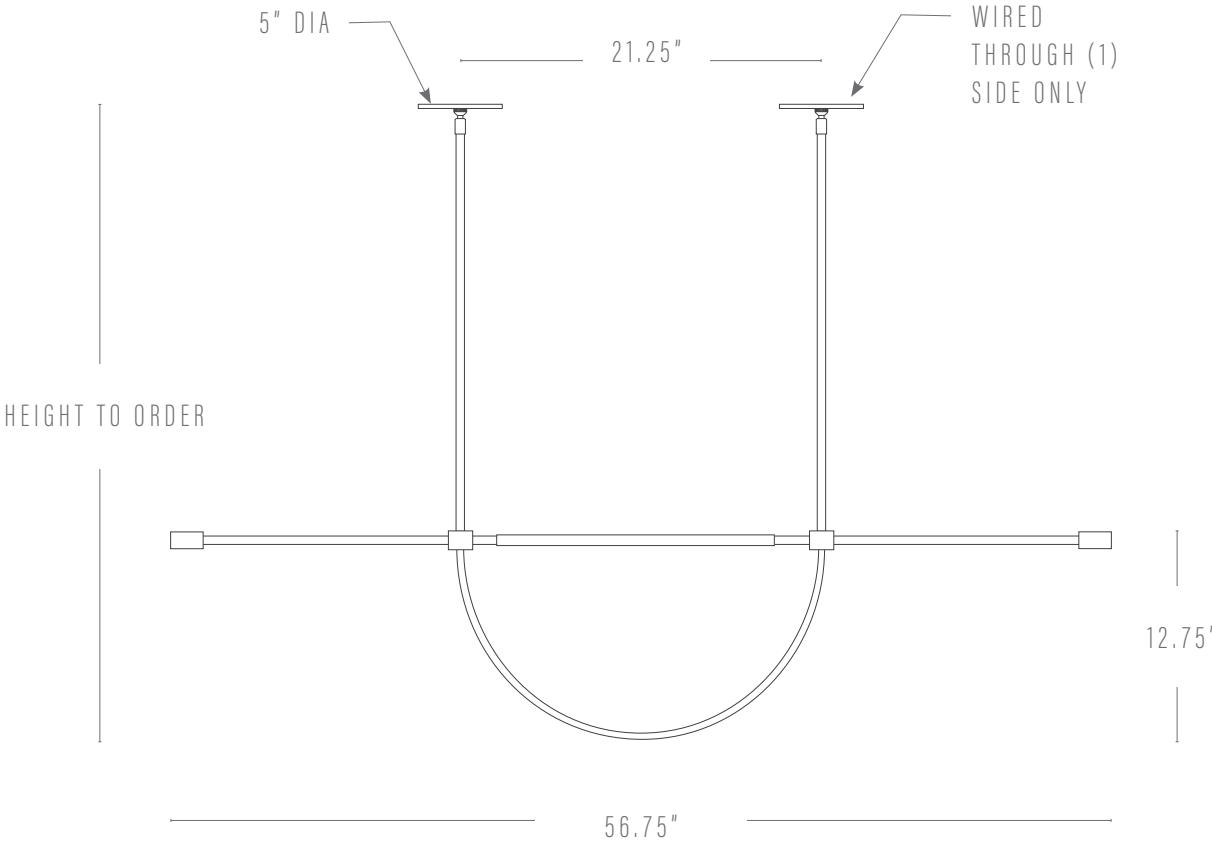

PERCH LIGHT WIDE

PROUDLY MADE TO ORDER IN GEORGIA

KATY SKELTON™

+1 347 930 9363 | info@katyskelton.com | katyskelton.com