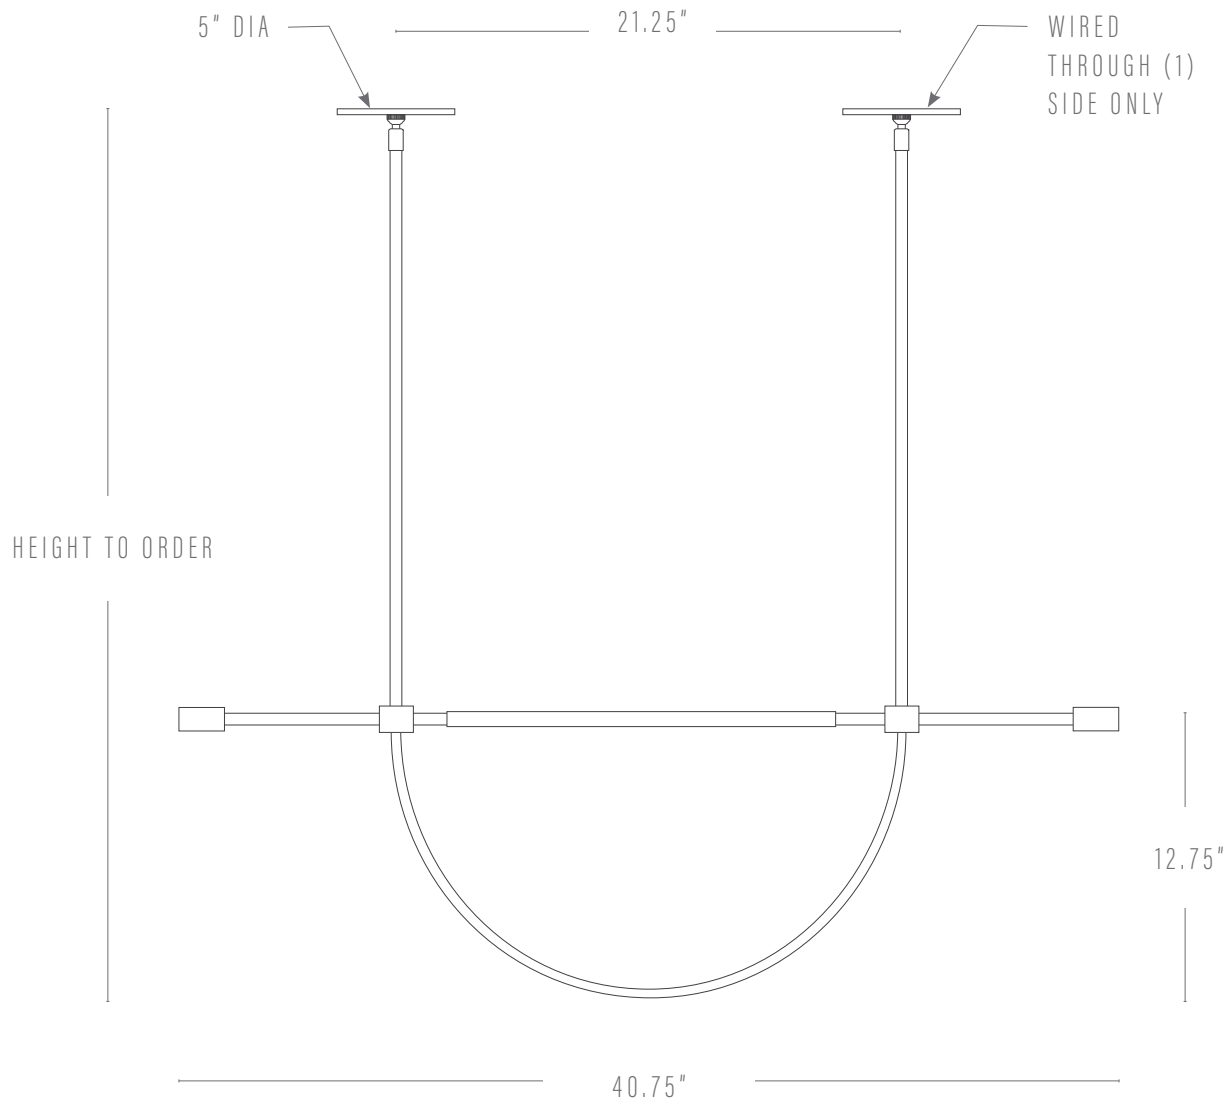

PERCH LIGHT

PROUDLY MADE TO ORDER IN GEORGIA

KATY SKELTON™

+1 347 930 9363 | info@katyskelton.com | katyskelton.com