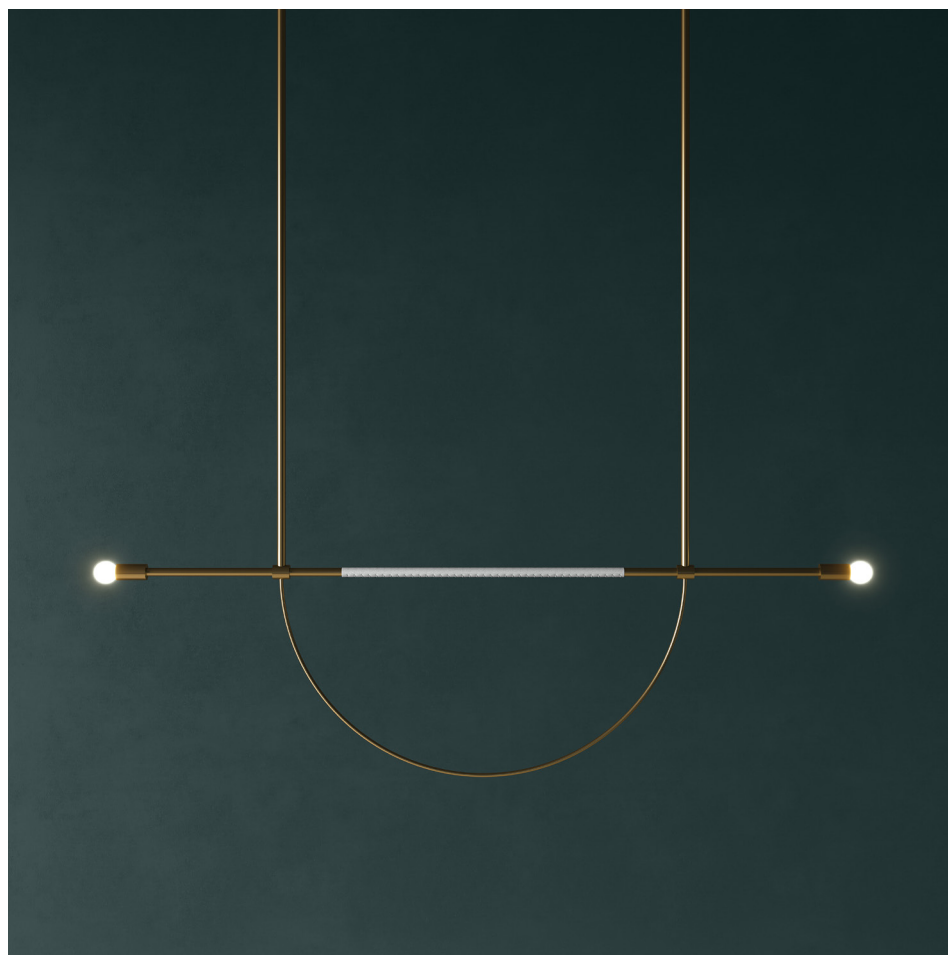

PERCH LIGHT

PROUDLY MADE TO ORDER IN GEORGIA

Pictured: Natural Brass, White Leather

DIMENSIONS

Pendant:	40.75"w x 12.75"h 56.75"w x 12.75"h
Canopy:	(2) 5"dia x .25"h
Height:	Cut to order up to 72"; minimum height 18"

FINISHES

Body:	Aged Brass Blackened Brass Natural Brass
Leather:	Black Caramel White

CUSTOMIZATIONS

Dimensions may be customized upon request.

LAMPING

E12 socket, max wattage = 60w

(2) G16/4 watt LED (22w equivalent)/2000k-2800k/
dimmbable bulb included