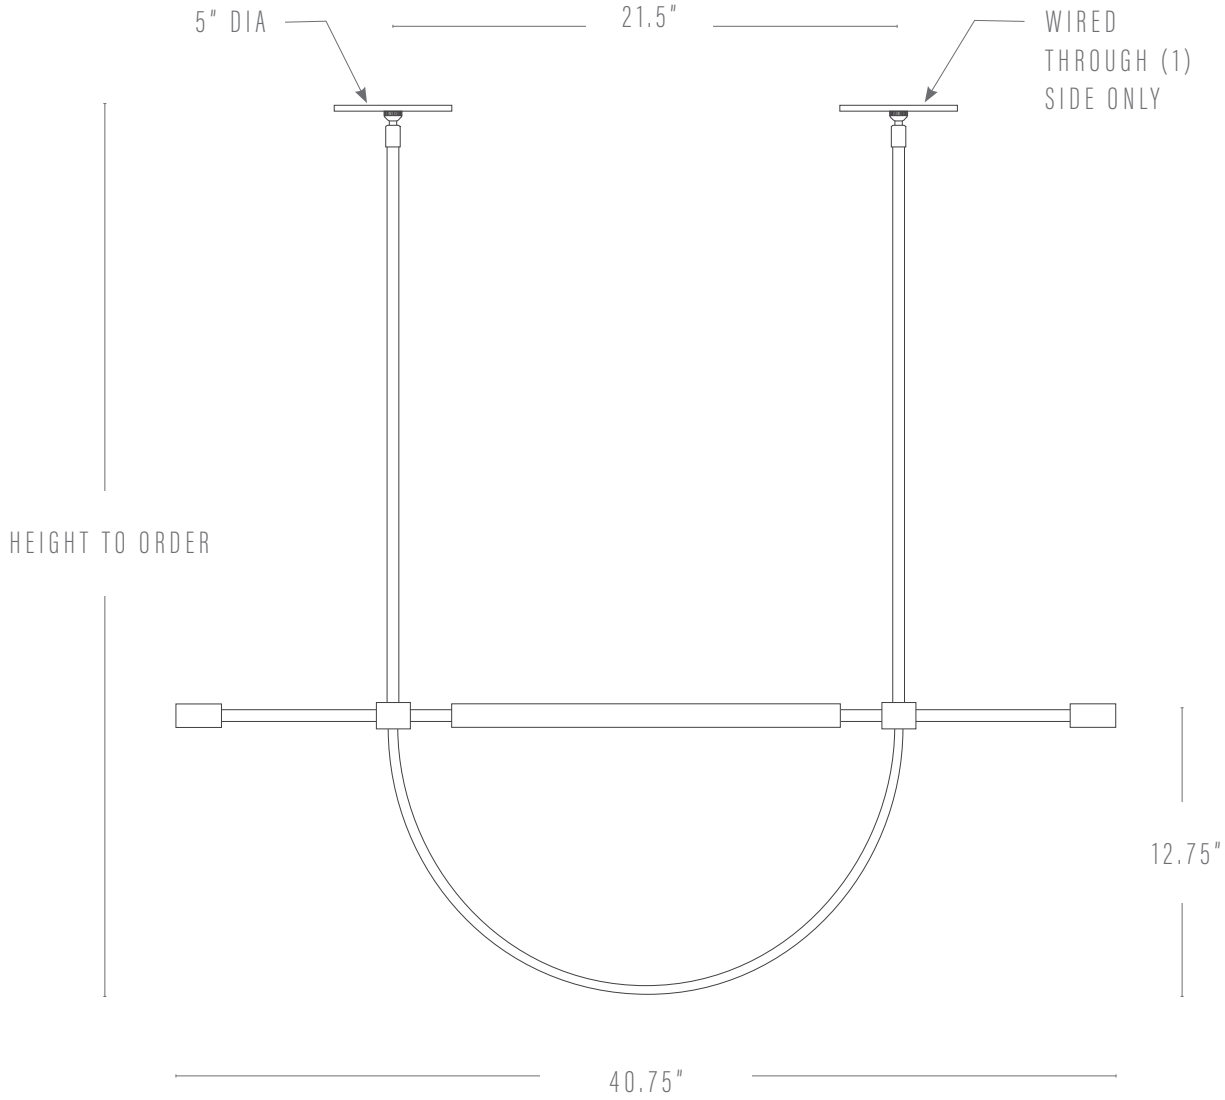

PERCH LIGHT WITH WOOD

PROUDLY MADE TO ORDER IN
MARYLAND + GEORGIA

Pictured: Blackened Brass, Walnut Natural

DIMENSIONS

Pendant:	40.75"w x 12.75"h 56.75"w x 12.75"h
Canopy:	(2) 5"dia x .25"h
Height:	Cut to order up to 72"; minimum height 18"

FINISHES

Body:	Aged Brass Blackened Brass Natural Brass
Wood:	Ash Natural Ash Midnight White Oak Walnut Natural

CUSTOMIZATIONS

Dimensions may be customized upon request.

LAMPING

E12 socket, max wattage = 60w

(2) G16/4 watt LED (22w equivalent)/2000k-2800k/
dimmbable bulb included

UL Listed

KATY SKELTON™

+1 347 930 9363 | info@katyskelton.com | katyskelton.com

PERCH LIGHT WITH WOOD

PROUDLY MADE TO ORDER IN
GEORGIA + NEW YORK