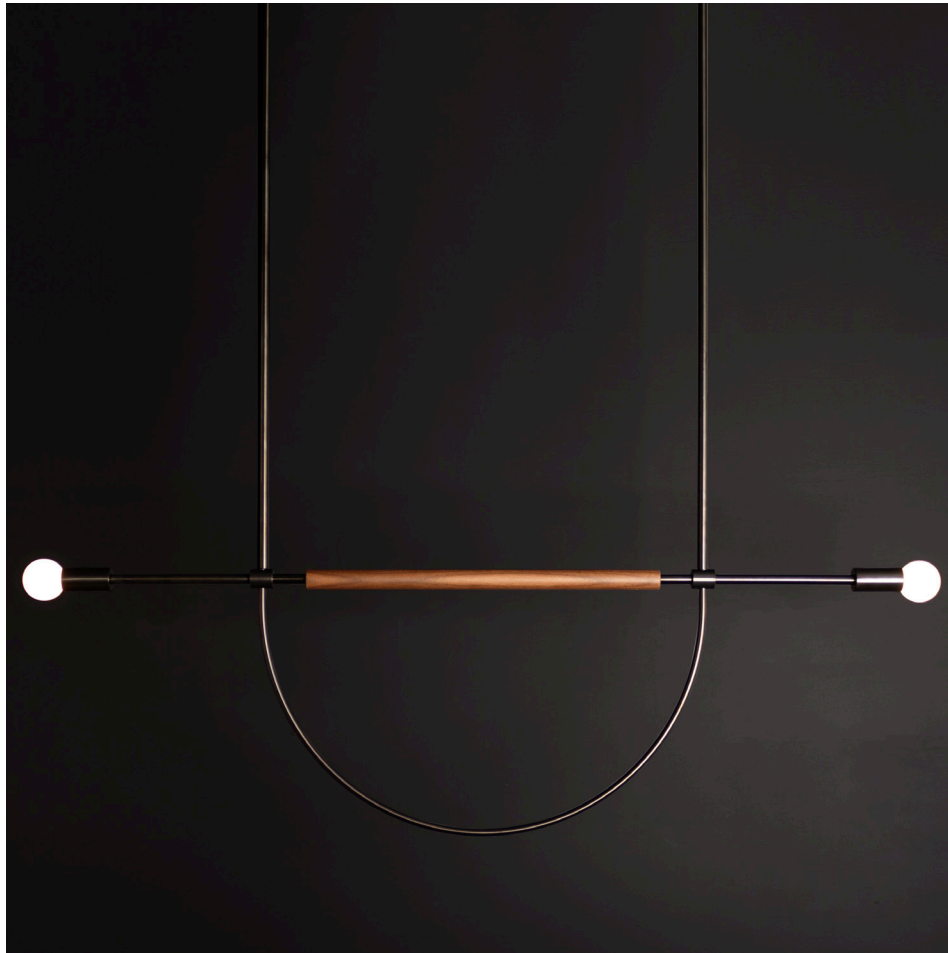

PERCH LIGHT WITH WOOD

PROUDLY MADE TO ORDER IN
MARYLAND + GEORGIA

Pictured: Blackened Brass, Walnut Natural

DIMENSIONS

Pendant:	40.75"w x 12.75"h 56.75"w x 12.75"h
Canopy:	(2) 5"dia x .25"h
Height:	Cut to order up to 72"; minimum height 18"

FINISHES

Body:	Aged Brass Blackened Brass Natural Brass
Wood:	Ash Natural Ash Midnight White Oak Walnut Natural

CUSTOMIZATIONS

Dimensions may be customized upon request.

LAMPING

E12 socket, max wattage = 60w