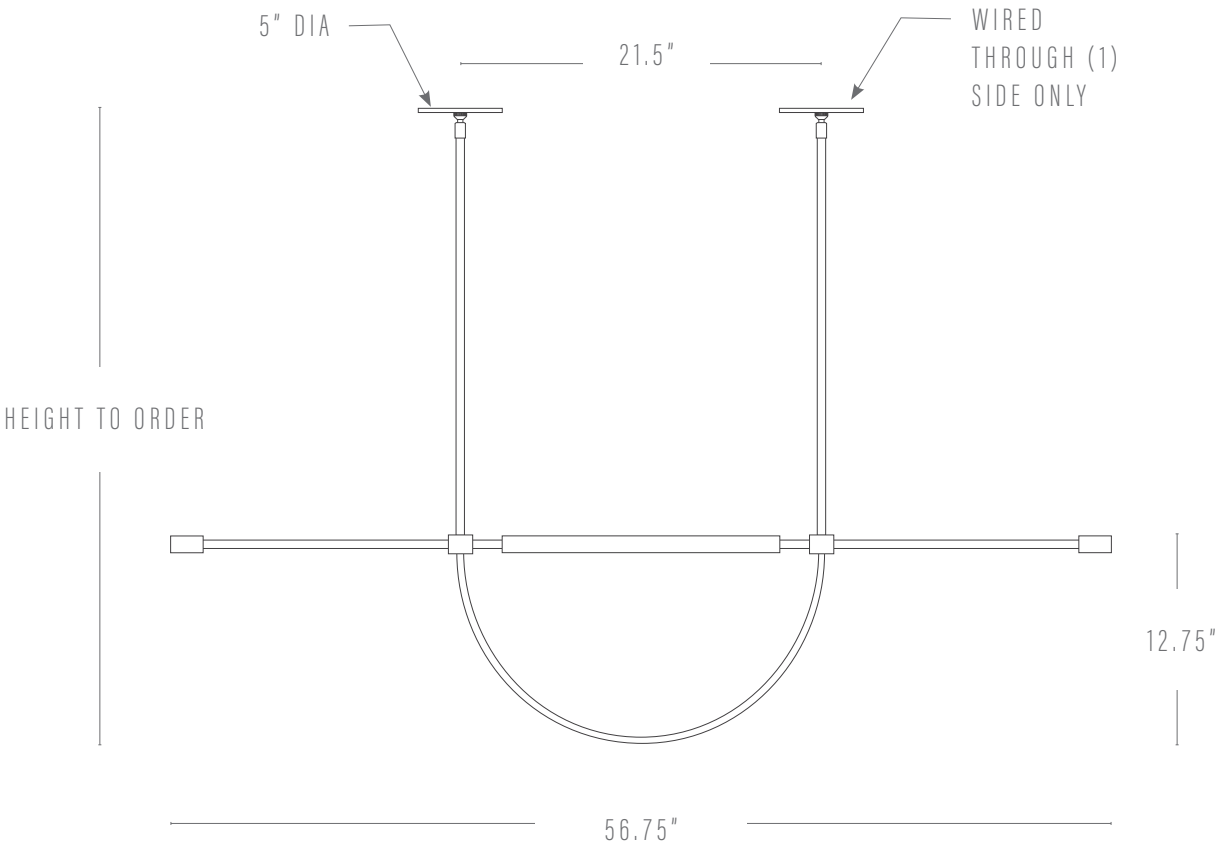

PERCH LIGHT WITH WOOD WIDE

PROUDLY MADE TO ORDER
IN GEORGIA + NEW YORK

KATY SKELTON™

+1 347 930 9363 | info@katyskelton.com | katyskelton.com