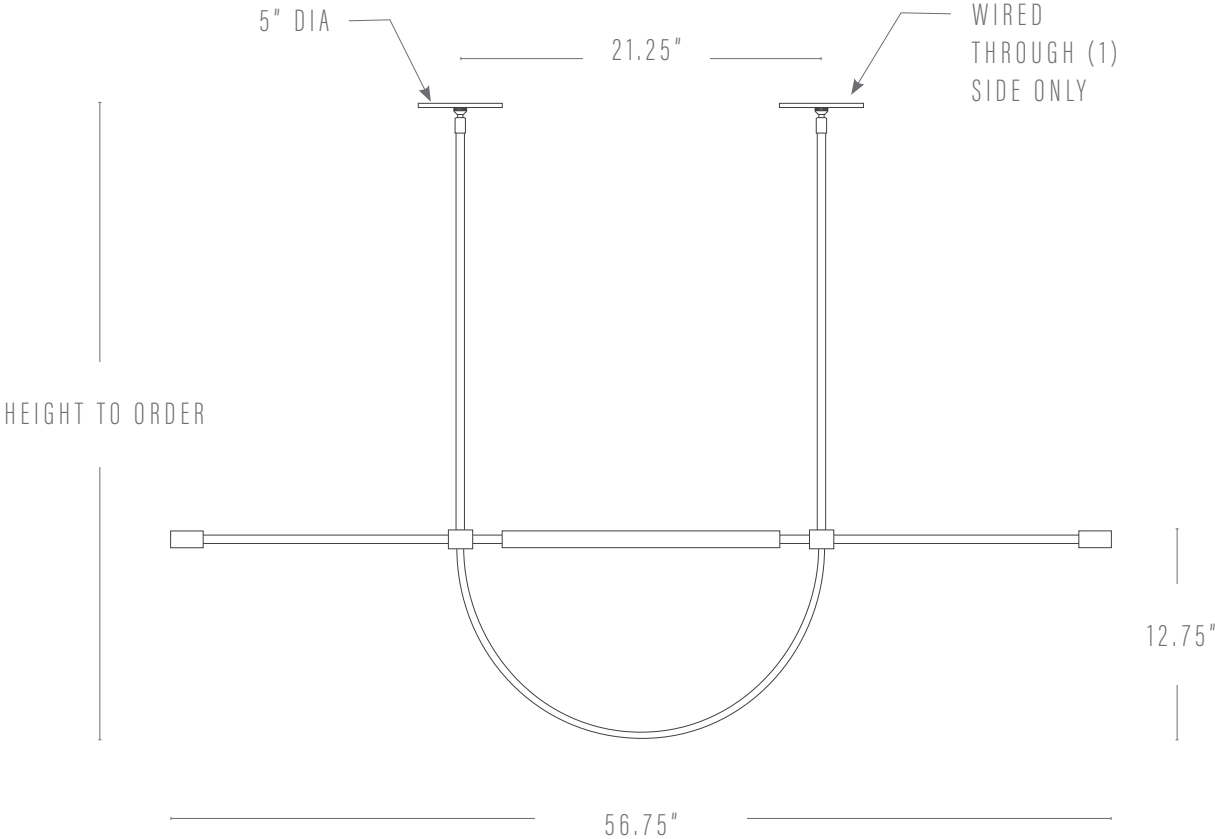

PERCH LIGHT WITH WOOD WIDE

PROUDLY MADE TO ORDER
IN GEORGIA + NEW YORK

KATY SKELTON™

+1 347 930 9363 | info@katyskelton.com | katyskelton.com