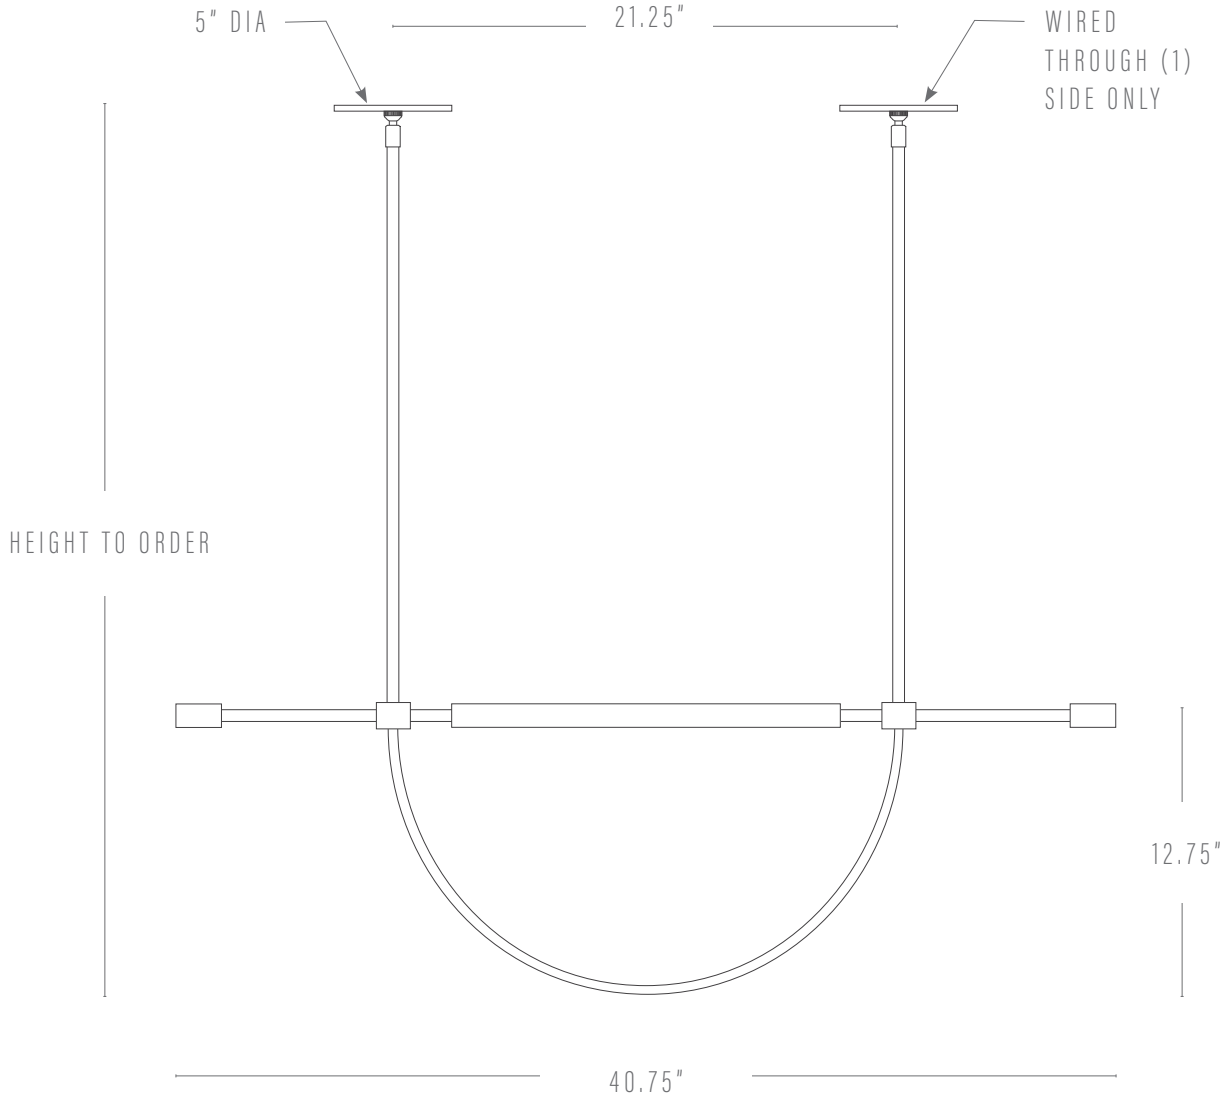

PERCH LIGHT WITH WOOD

PROUDLY MADE TO ORDER IN
MARYLAND + GEORGIA

Pictured: Blackened Brass, Walnut Natural

DIMENSIONS

Pendant:	40.75"w x 12.75"h 56.75"w x 12.75"h
Canopy:	(2) 5"dia x .25"h
Height:	Cut to order up to 72"; minimum height 18"

FINISHES

Body:	Aged Brass Blackened Brass Natural Brass
Wood:	Ash Natural Ash Midnight White Oak Walnut Natural

CUSTOMIZATIONS

Dimensions may be customized upon request.

LAMPING

E12 socket, max wattage = 60w

(2) G16/4 watt LED (22w equivalent)/2000k-2800k/
dimmbable bulb included

UL Listed

KATY SKELTON™

+1 347 930 9363 | info@katyskelton.com | katyskelton.com

PERCH LIGHT WITH WOOD

PROUDLY MADE TO ORDER IN
GEORGIA + NEW YORK