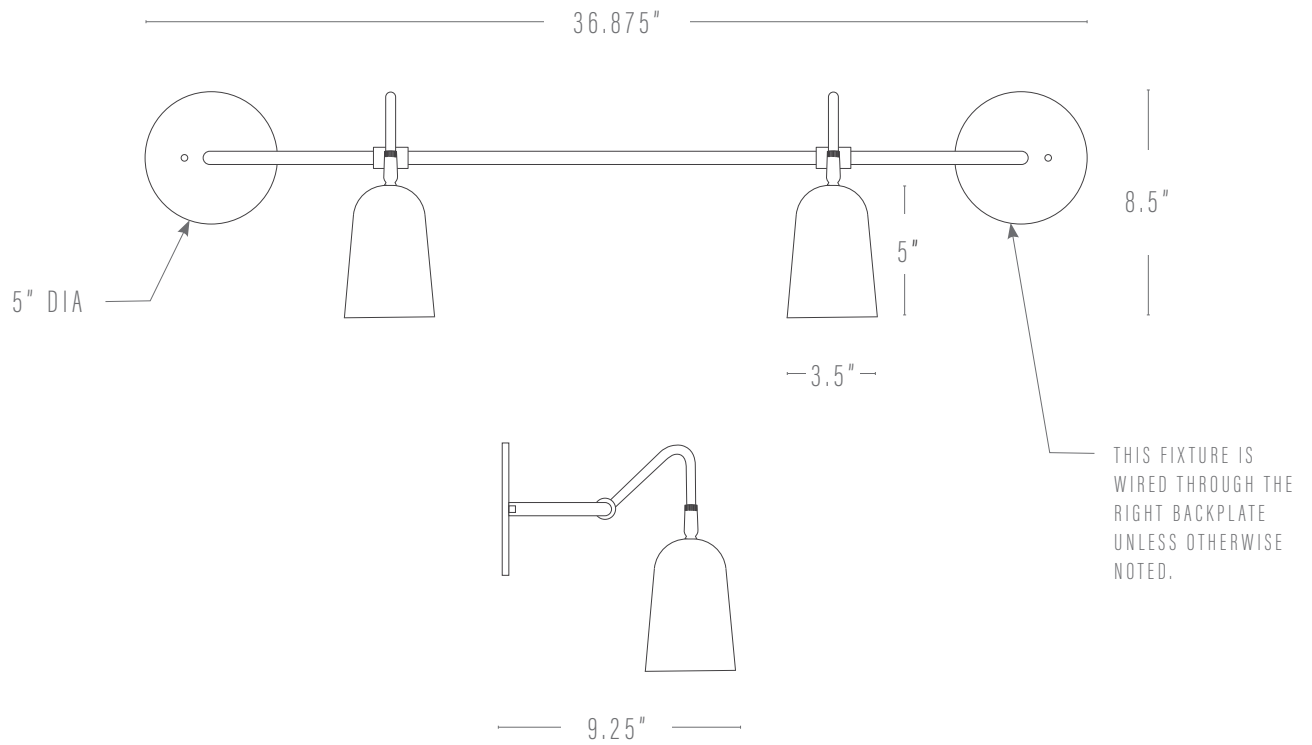

PERRY DOUBLE SCONCE HARDWIRED

PROUDLY MADE TO
ORDER IN GEORGIA

Pictured: Natural Brass body, Off-white shades

DIMENSIONS

Fixture:	36.875"w x 9.25"d x 8.5"h
Shade:	3.5"dia x 5"h
Backplate:	5"dia x .25"h

FINISHES

Body:	Aged Brass Blackened Brass Natural Brass
Shade:	Matte Black Off-white White

CUSTOMIZATIONS

Dimensions may be customized upon request.

LAMPING

E26 socket, max wattage = 60w

(2) G16/5w LED (40w equivalent)/2700k/dimmable bulb included

UL listed

KATY SKELTON™

+1 347 930 9363 | info@katyskelton.com | katyskelton.com

PERRY DOUBLE SCONCE HARDWIRED

PROUDLY MADE TO
ORDER IN GEORGIA

*THIS FIXTURE IS WIRED THROUGH THE RIGHT BACKPLATE UNLESS OTHERWISE NOTED.