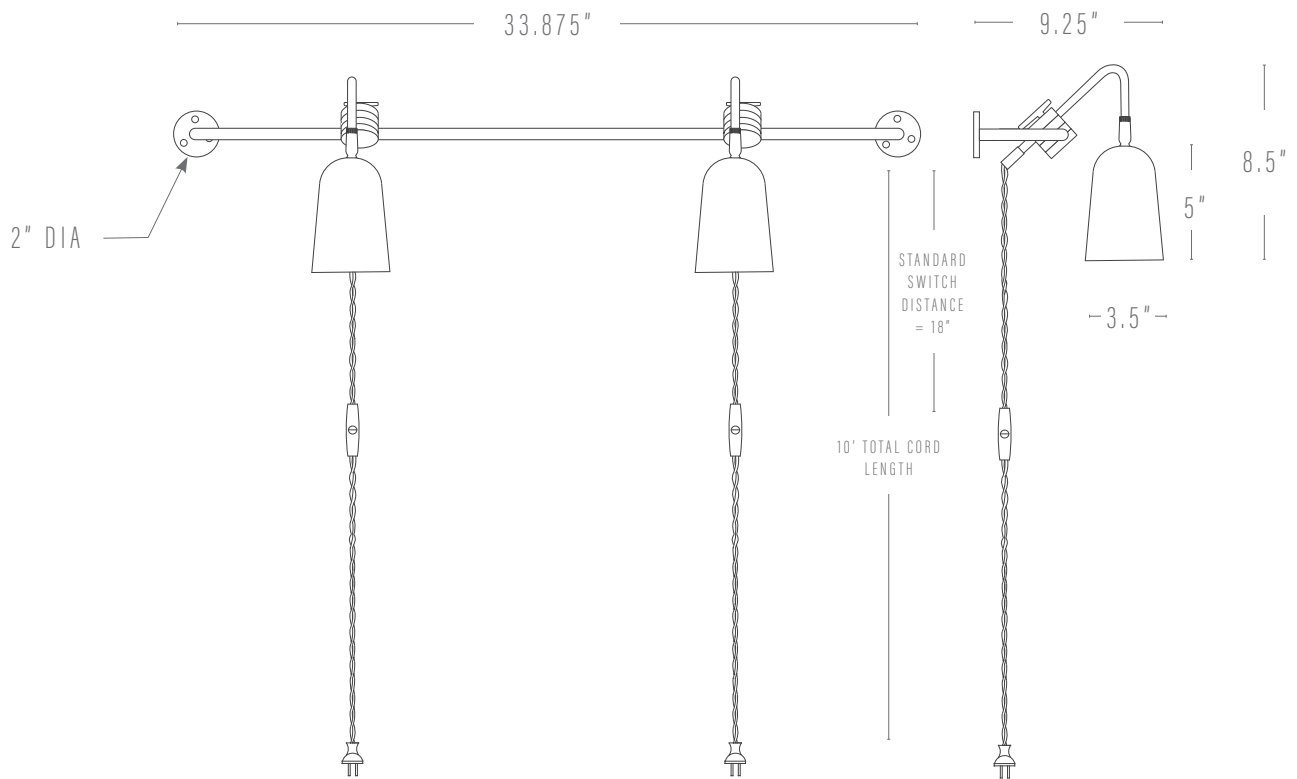

## DIMENSIONS

Fixture: 33.875"w x 9.25"d x 8.5"h  
Flange: (2) 2" dia x .25"d

# PERRY DOUBLE SCONCE PLUG IN

PROUDLY MADE TO  
ORDER IN GEORGIA

\*THE PLACEMENT OF THE FIXTURE ARMS CAN BE ADJUSTED ALONG THE HORIZONTAL BRACKET. BE SURE TO LOOSEN THE CLUTCH SWIVEL COMPLETELY TO ADJUST THE ARMS SO THAT THE BRASS DOES NOT SCRATCH.