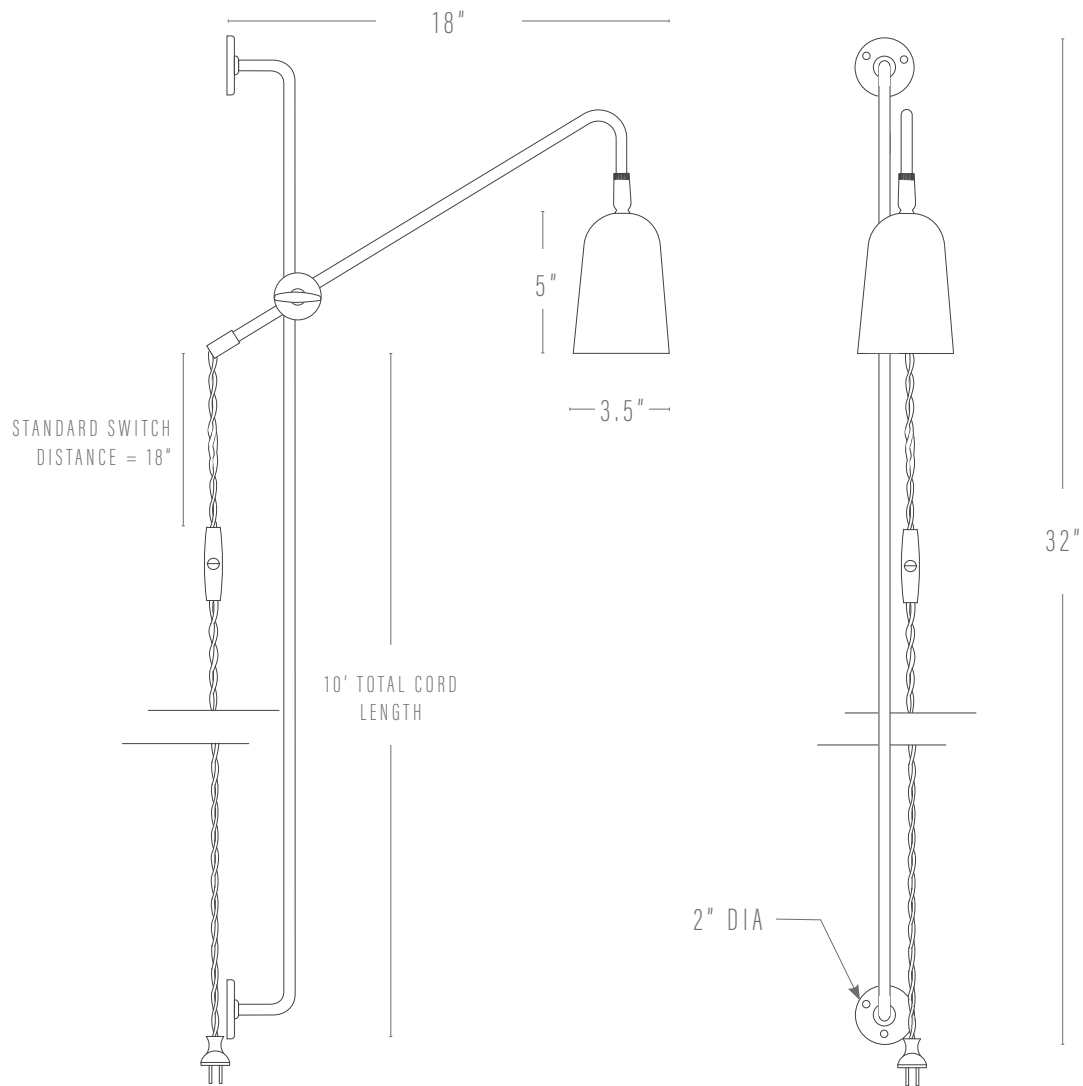

PERRY SCONCE

PROUDLY MADE TO ORDER IN GEORGIA

KATY SKELTON™

+1 347 930 9363 | info@katyskelton.com | katyskelton.com