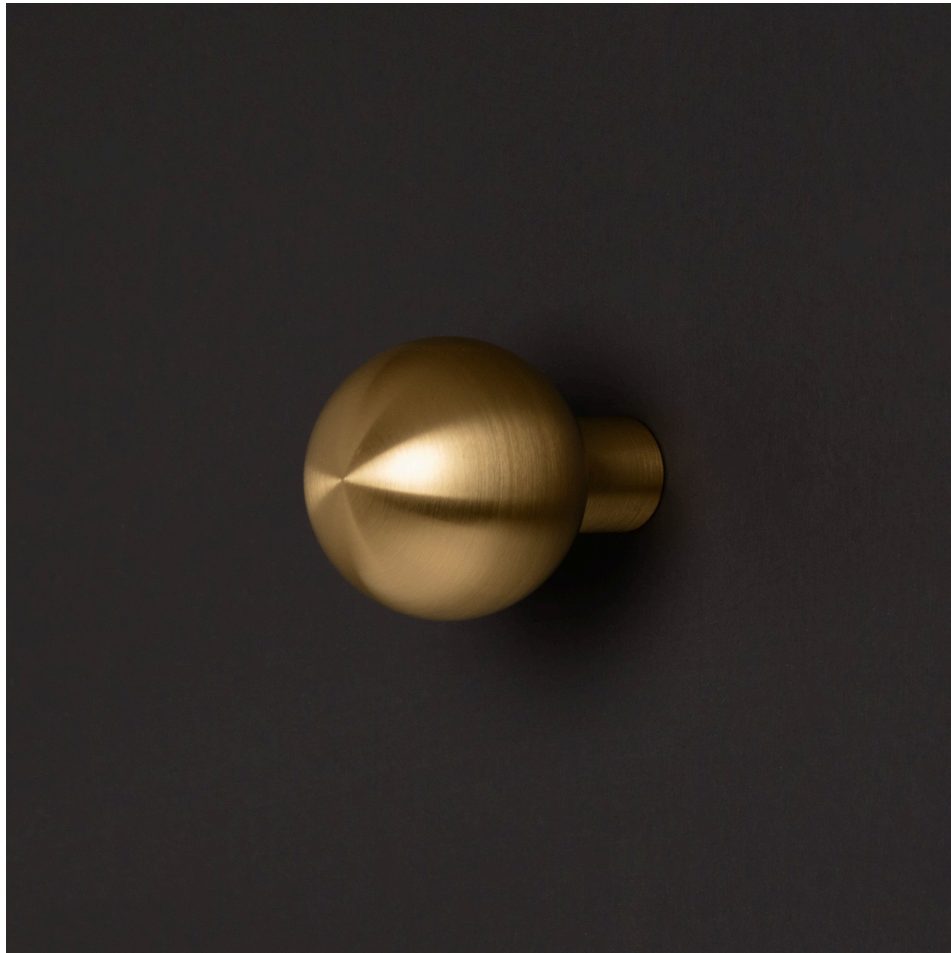

REID KNOB

PROUDLY MADE IN GEORGIA

Pictured: Natural Brass

DIMENSIONS

1.5"dia x 2.071"h

CUSTOMIZATIONS

Finish may be customized upon request.

FINISHES