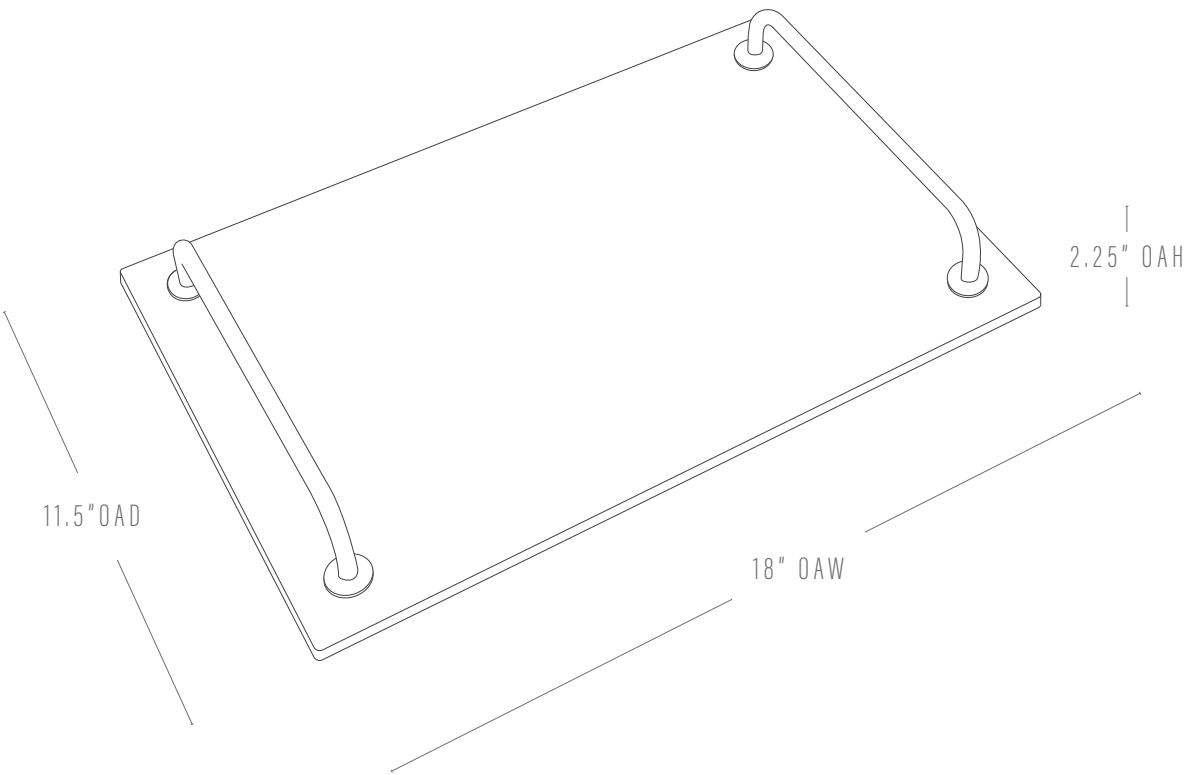

SAILOR'S LARGE TRAY

PROUDLY MADE TO ORDER IN GEORGIA

KATY SKELTON™

+1 347 930 9363 | info@katyskelton.com | katyskelton.com