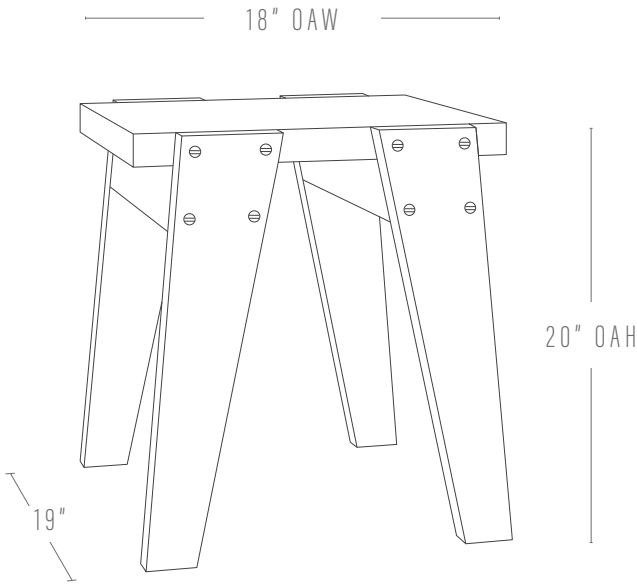

# SAWHORSE END TABLE

PROUDLY MADE TO  
ORDER IN MARYLAND

KATY SKELTON™

+1 347 930 9363 | info@katyskelton.com | katyskelton.com