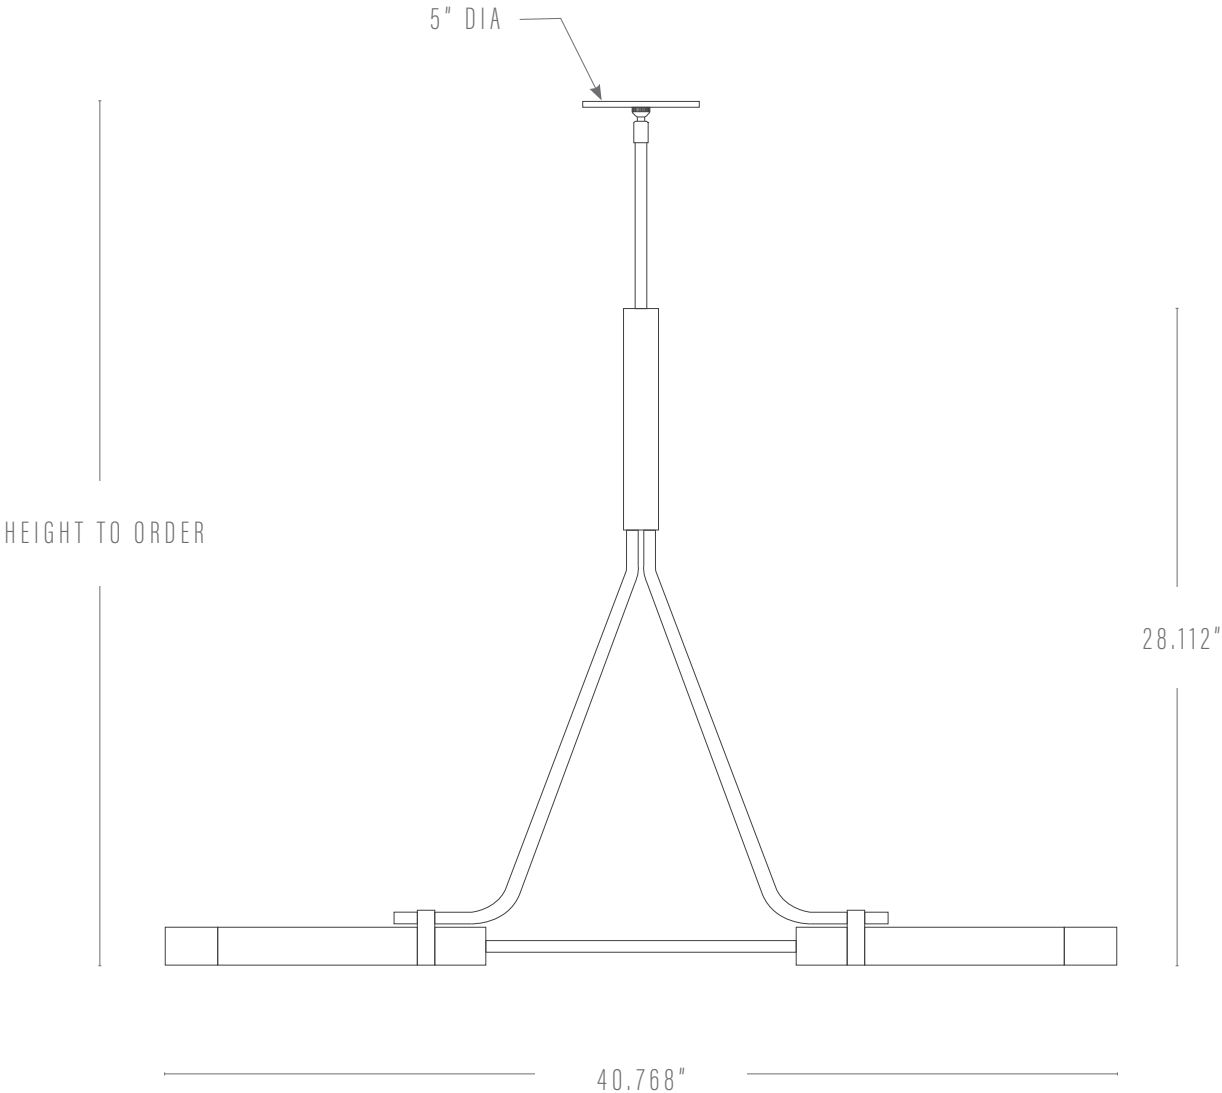

TELFAIR PENDANT

PROUDLY MADE TO ORDER IN GEORGIA

Pictured: Natural Brass, Walnut Natural

DIMENSIONS

Pendant:	40.768"w x 28.112"h
Canopy:	5"dia x .25"h
Height:	Cut to order up to 72"; minimum height 34.362"

FINISHES

Body:	Aged Brass Blackened Brass Natural Brass
Wood:	Ash Natural Ash Midnight White Oak Natural Walnut Natural

CUSTOMIZATIONS

Dimensions may be customized upon request.

LAMPING

E26 socket, max wattage = 60w

(2) G25/6 watt LED (45w equivalent)/2700k/dimmable bulb included

UL Listed

KATY SKELTON™

+1 347 930 9363 | info@katyskelton.com | katyskelton.com

TELFAIR PENDANT

PROUDLY MADE TO ORDER IN GEORGIA

KATY SKELTON™