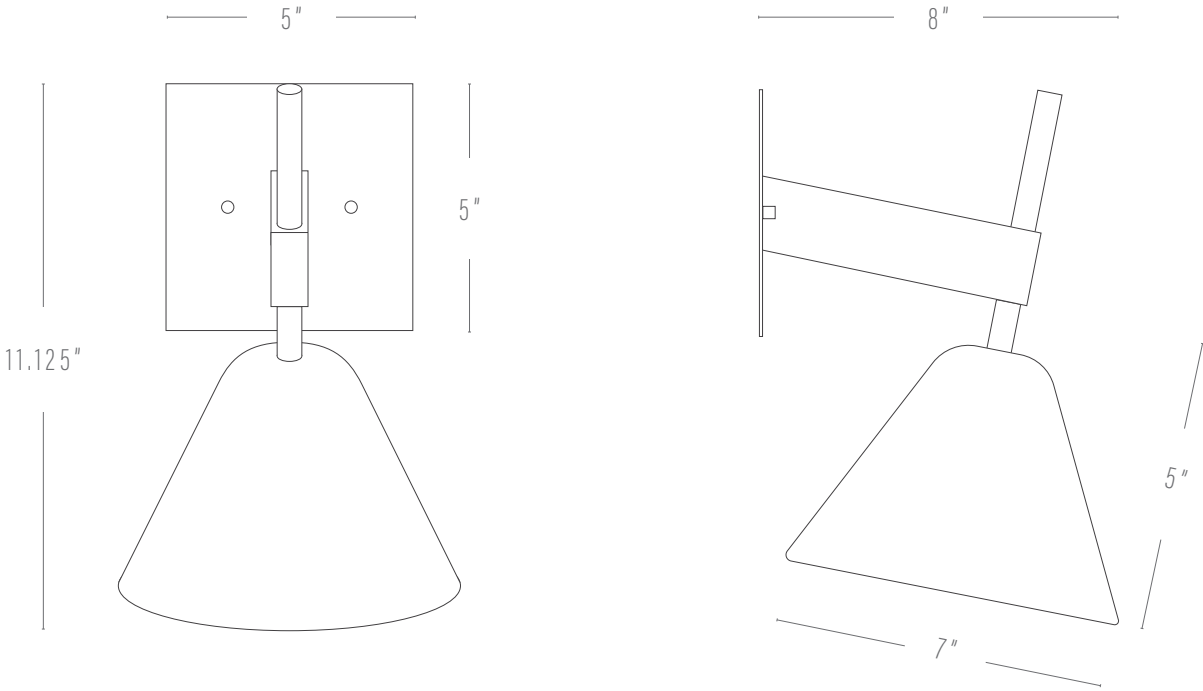

WALLIS SCONCE

PROUDLY MADE TO ORDER IN GEORGIA

KATY SKELTON™

+1 347 930 9363 | info@katyskelton.com | katyskelton.com