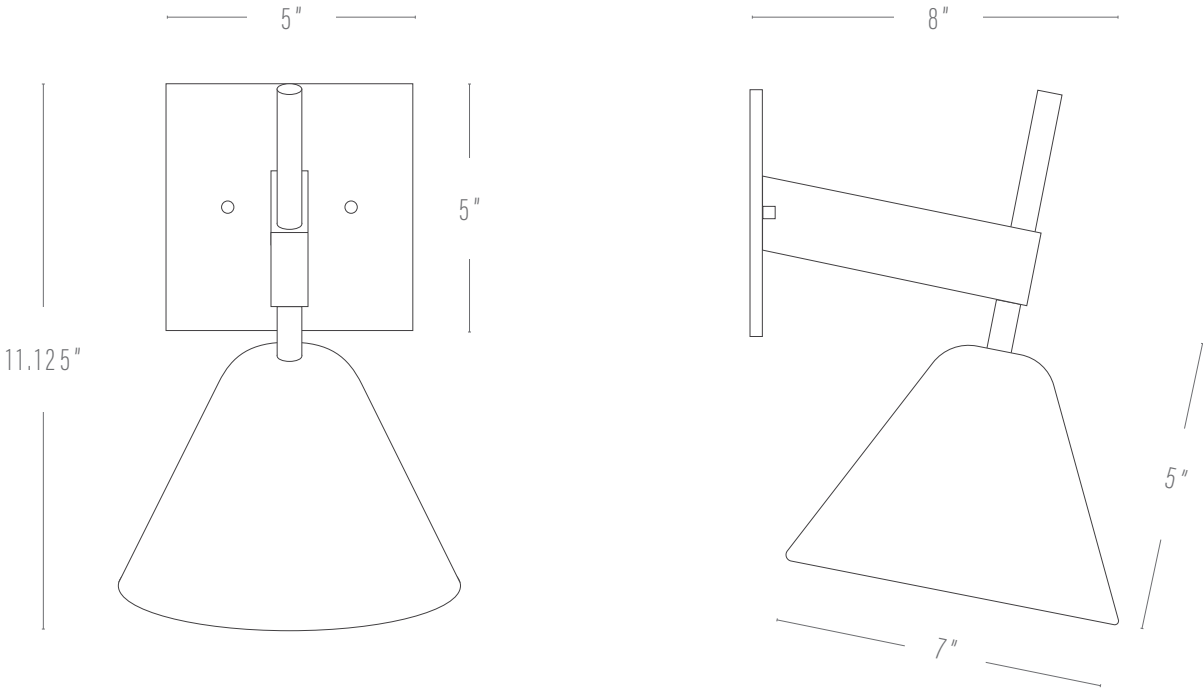

WALLIS SCONCE

PROUDLY MADE TO ORDER IN GEORGIA

KATY SKELTON™

+1 347 930 9363 | info@katyskelton.com | katyskelton.com