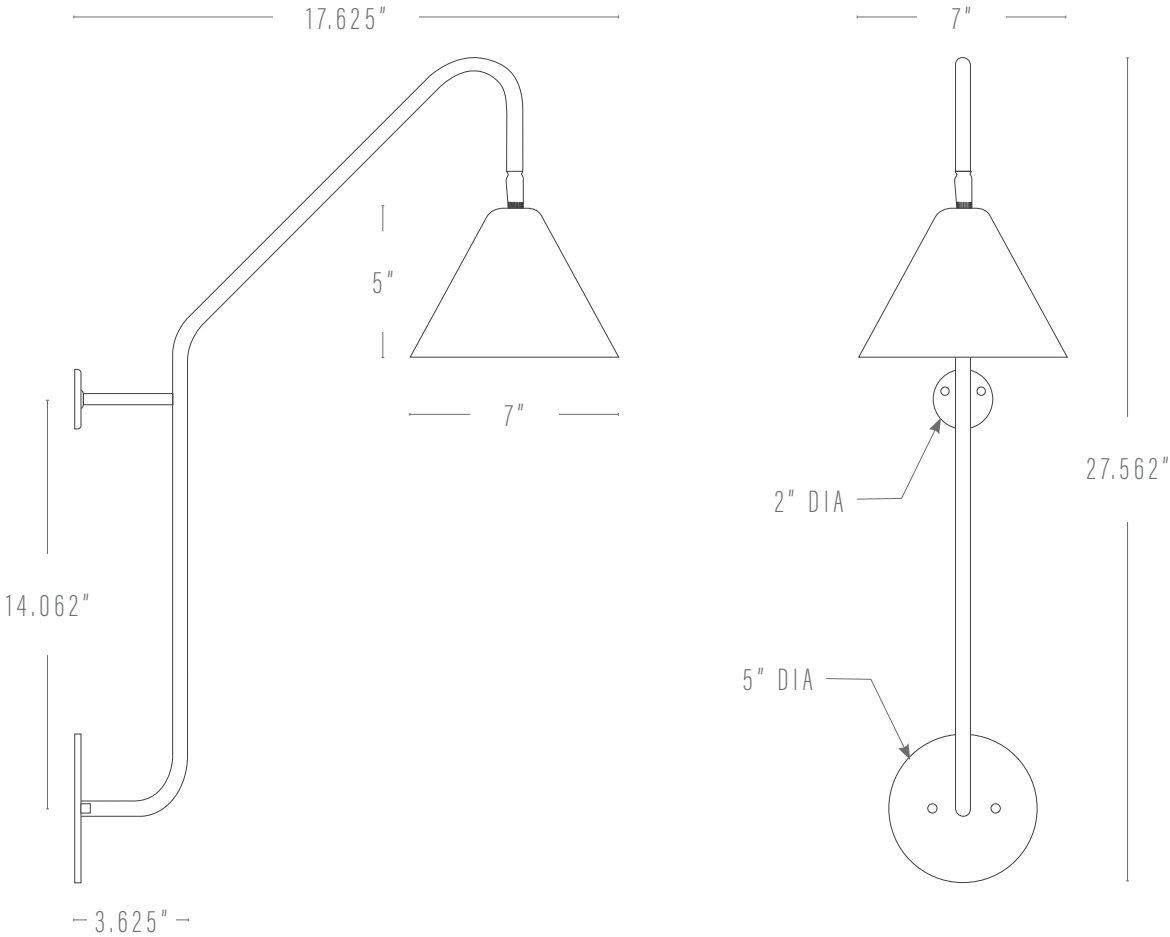

WARREN SCONCE

PROUDLY MADE TO ORDER IN GEORGIA

Pictured: Natural Brass, White shade

DIMENSIONS

Fixture:	7"w x 17.625"d x 27.562"h
Shade:	7"w x 5"h
Backplate:	5"dia x .25"h

FINISHES

Body:	Aged Brass Blackened Brass Natural Brass
Shade:	Black Off-white White

CUSTOMIZATIONS

Dimensions and finishes may be customized upon request.

LAMPING

E26 socket, max wattage = 60w

(1) G16/5w LED (40w equivalent)/2700k/dimmable bulb included

UL Listed

KATY SKELTON™

+1 347 930 9363 | info@katyskelton.com | katyskelton.com

WARREN SCONCE

PROUDLY MADE TO ORDER IN GEORGIA

*THIS FIXTURE WILL BE WIRED FOR A JUNCTION BOX THROUGH THE BOTTOM BACKPLATE.

KATY SKELTON™

+1 347 930 9363 | info@katyskelton.com | katyskelton.com