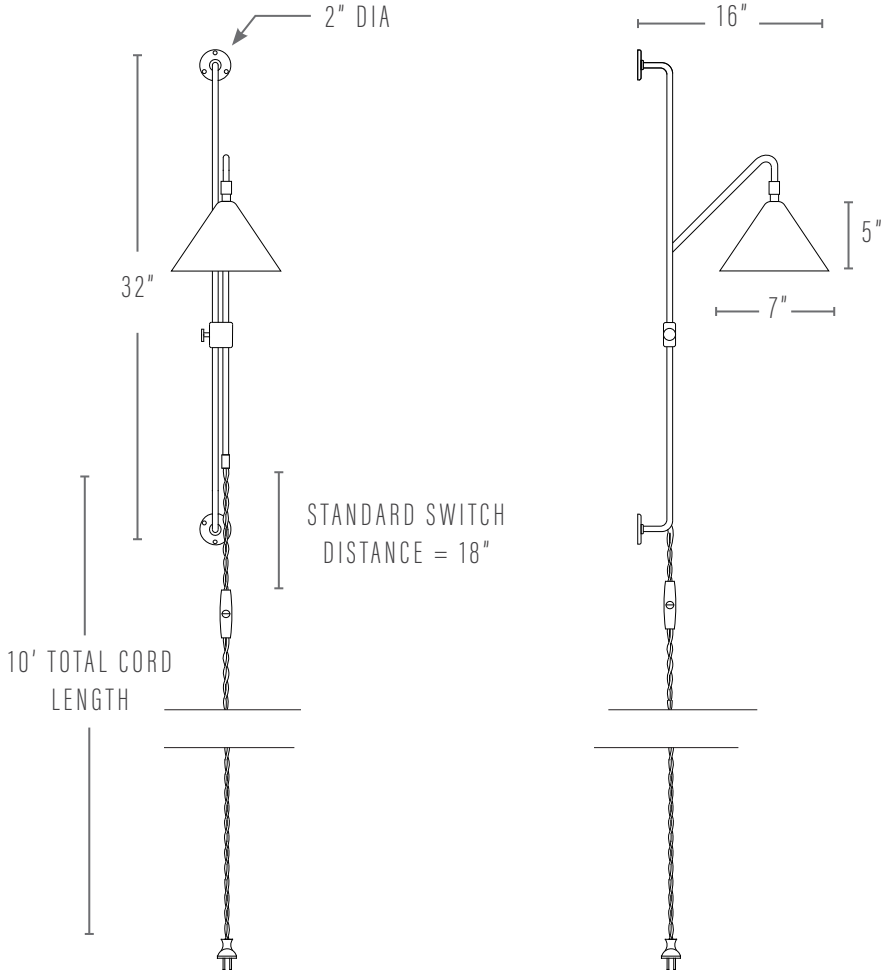

ARLO LIGHT

PROUDLY MADE TO ORDER IN GEORGIA

KATY SKELTON™

+1 347 930 9363 | info@katyskelton.com | katyskelton.com