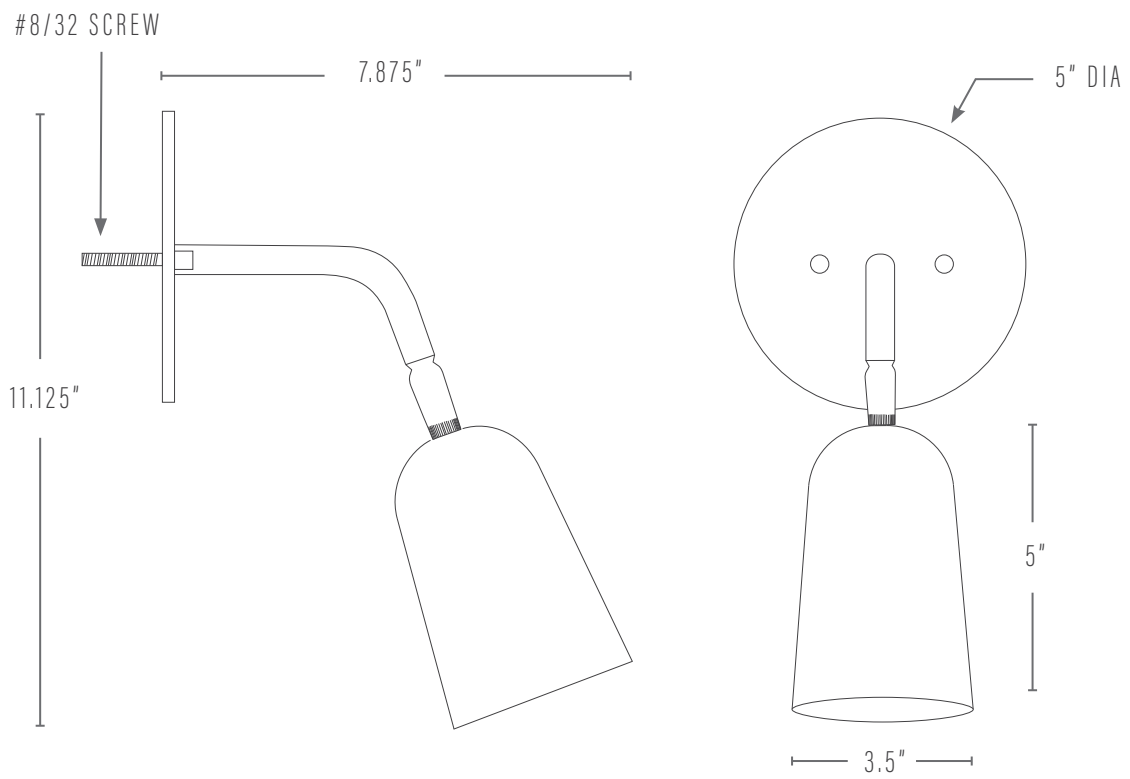

BARNARD SCONCE

PROUDLY MADE TO ORDER IN GEORGIA

KATY SKELTON™

+1 347 930 9363 | info@katyskelton.com | katyskelton.com