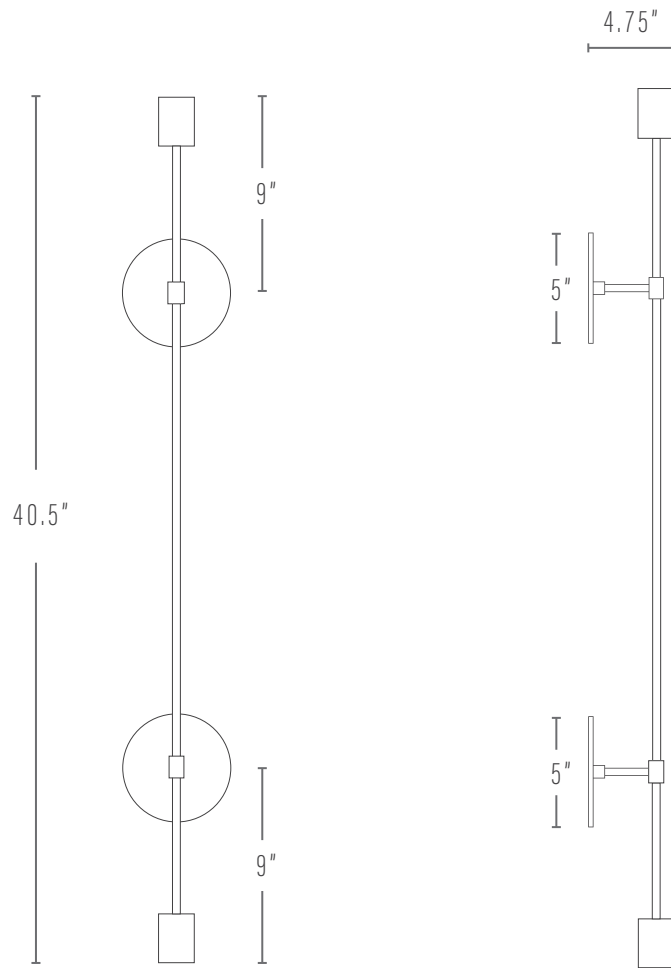

DOUBLE LINEAR SCONCE

PROUDLY MADE TO ORDER IN GEORGIA

Pictured: Natural Brass, Black Leather

DIMENSIONS

Fixture: 5"w x 4.75"d x 28.5"h
5"w x 4.75"d x 40.5"h
5"w x 4.75"d x 52.5"h

Backplate: 5"dia x .25"h

FINISHES

UL Listed

KATY SKELTON™

+1 347 930 9363 | info@katyskelton.com | katyskelton.com

DOUBLE LINEAR SCONCE

PROUDLY MADE TO ORDER IN GEORGIA

*THIS FIXTURE WILL BE WIRED FOR A JUNCTION BOX THROUGH (1) BACKPLATE.

KATY SKELTON™

+1 347 930 9363 | info@katyskelton.com | katyskelton.com

DOUBLE LINEAR SCONCE

PROUDLY MADE TO ORDER IN GEORGIA

*THIS FIXTURE WILL BE WIRED FOR A JUNCTION BOX THROUGH (1) BACKPLATE.

KATY SKELTON™

+1 347 930 9363 | info@katyskelton.com | katyskelton.com

DOUBLE LINEAR SCONCE

PROUDLY MADE TO ORDER IN GEORGIA

*THIS FIXTURE WILL BE WIRED FOR A JUNCTION BOX THROUGH (1) BACKPLATE.

KATY SKELTON™

+1 347 930 9363 | info@katyskelton.com | katyskelton.com