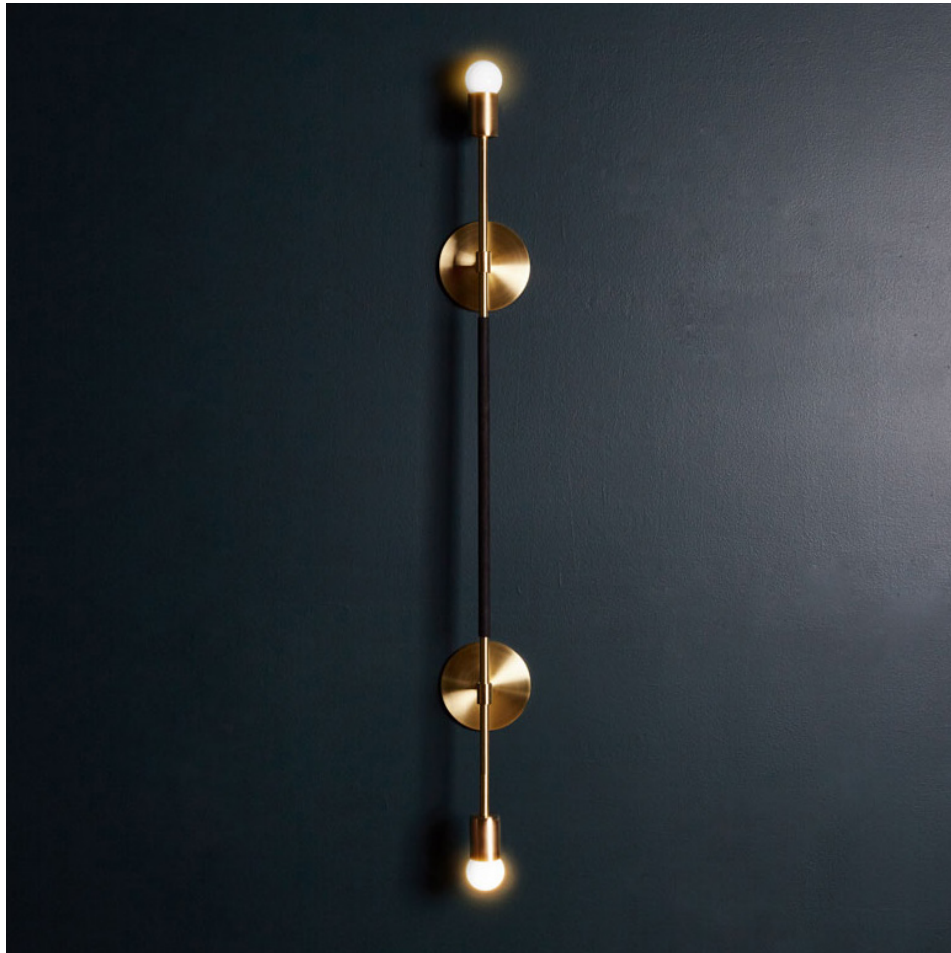

DOUBLE LINEAR SCONCE

PROUDLY MADE TO ORDER IN GEORGIA

Pictured: Natural Brass, Black Leather

DIMENSIONS

Fixture: 5"w x 4.75"d x 28.5"h
5"w x 4.75"d x 40.5"h
5"w x 4.75"d x 52.5"h

Backplate: 5"dia x .25"h

FINISHES

Body: Aged Brass
Blackened Brass
Natural Brass

Leather: Black
Caramel
White

CUSTOMIZATIONS

Dimensions and finishes may be customized upon request.

LAMPING

E26 socket, max wattage = 60w

(2) G16/1.4 watt LED (15 watt equivalent)/2700k/
dimmable bulbs included