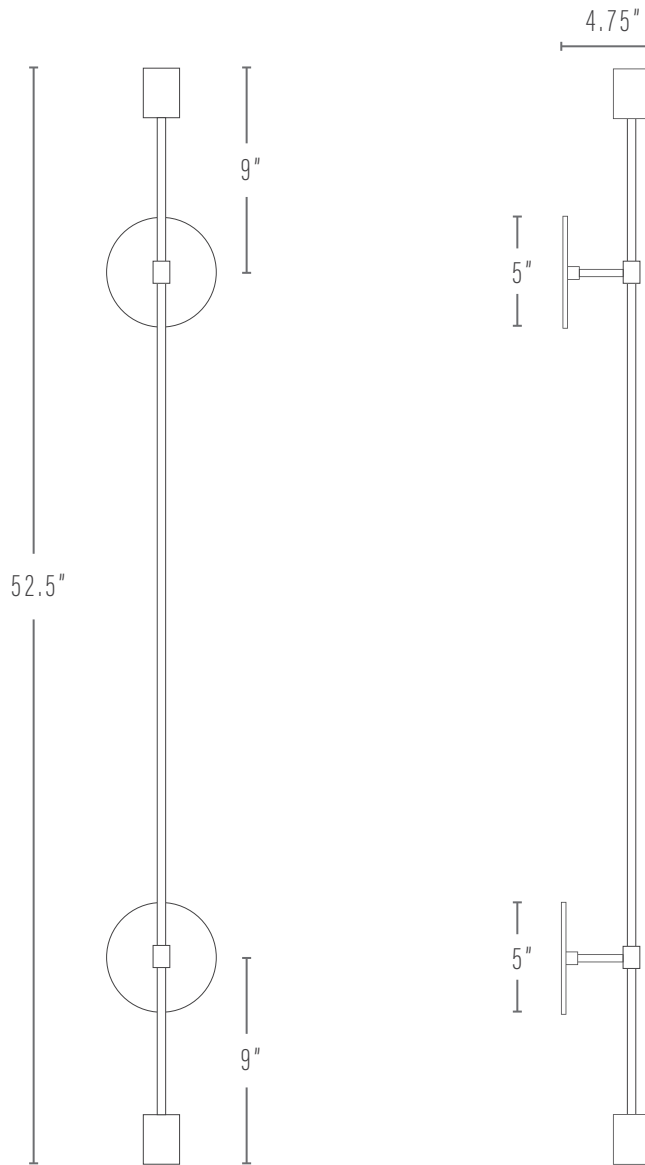

DOUBLE LINEAR SCONCE

PROUDLY MADE TO ORDER IN GEORGIA

Pictured: Natural Brass, Black Leather

DIMENSIONS

Fixture: 5"w x 4.75"d x 28.5"h
5"w x 4.75"d x 40.5"h
5"w x 4.75"d x 52.5"h

Backplate: 5"dia x .25"h

FINISHES

Body: Aged Brass
Blackened Brass
Natural Brass

Leather: Black
Caramel
White

CUSTOMIZATIONS

Dimensions and finishes may be customized upon request.

LAMPING

E26 socket, max wattage = 60w

(2) G16/1.4 watt LED (15 watt equivalent)/2700k/
dimmable bulbs included

+1 347 930 9363 | info@katyskelton.com | katyskelton.com

DOUBLE LINEAR SCONCE

PROUDLY MADE TO ORDER IN GEORGIA

*THIS FIXTURE WILL BE WIRED FOR A JUNCTION BOX THROUGH (1) BACKPLATE.

KATY SKELTON™

+1 347 930 9363 | info@katyskelton.com | katyskelton.com

DOUBLE LINEAR SCONCE

PROUDLY MADE TO ORDER IN GEORGIA

*THIS FIXTURE WILL BE WIRED FOR A JUNCTION BOX THROUGH (1) BACKPLATE.

KATY SKELTON™

+1 347 930 9363 | info@katyskelton.com | katyskelton.com