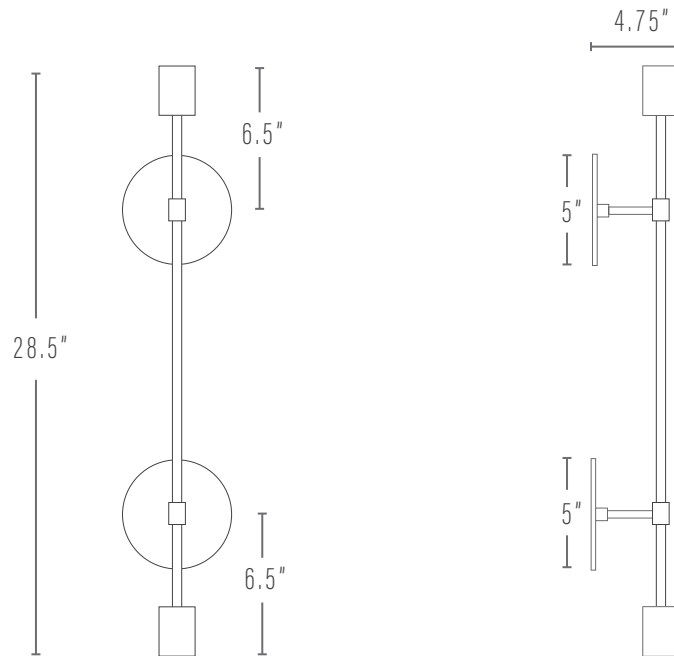

DOUBLE LINEAR SCONCE

PROUDLY MADE TO ORDER IN GEORGIA

Pictured: Natural Brass, Black Leather

DIMENSIONS

Fixture: 5"w x 4.75"d x 28.5"h
5"w x 4.75"d x 40.5"h
5"w x 4.75"d x 52.5"h

Backplate: 5"dia x .25"h

FINISHES

UL Listed

KATY SKELTON™

+1 347 930 9363 | info@katyskelton.com | katyskelton.com

DOUBLE LINEAR SCONCE

PROUDLY MADE TO ORDER IN GEORGIA

*THIS FIXTURE WILL BE WIRED FOR A JUNCTION BOX THROUGH (1) BACKPLATE.

KATY SKELTON™

+1 347 930 9363 | info@katyskelton.com | katyskelton.com

DOUBLE LINEAR SCONCE

PROUDLY MADE TO ORDER IN GEORGIA

*THIS FIXTURE WILL BE WIRED FOR A JUNCTION BOX THROUGH (1) BACKPLATE.

KATY SKELTON™

+1 347 930 9363 | info@katyskelton.com | katyskelton.com

DOUBLE LINEAR SCONCE

PROUDLY MADE TO ORDER IN GEORGIA

*THIS FIXTURE WILL BE WIRED FOR A JUNCTION BOX THROUGH (1) BACKPLATE.

KATY SKELTON™

+1 347 930 9363 | info@katyskelton.com | katyskelton.com