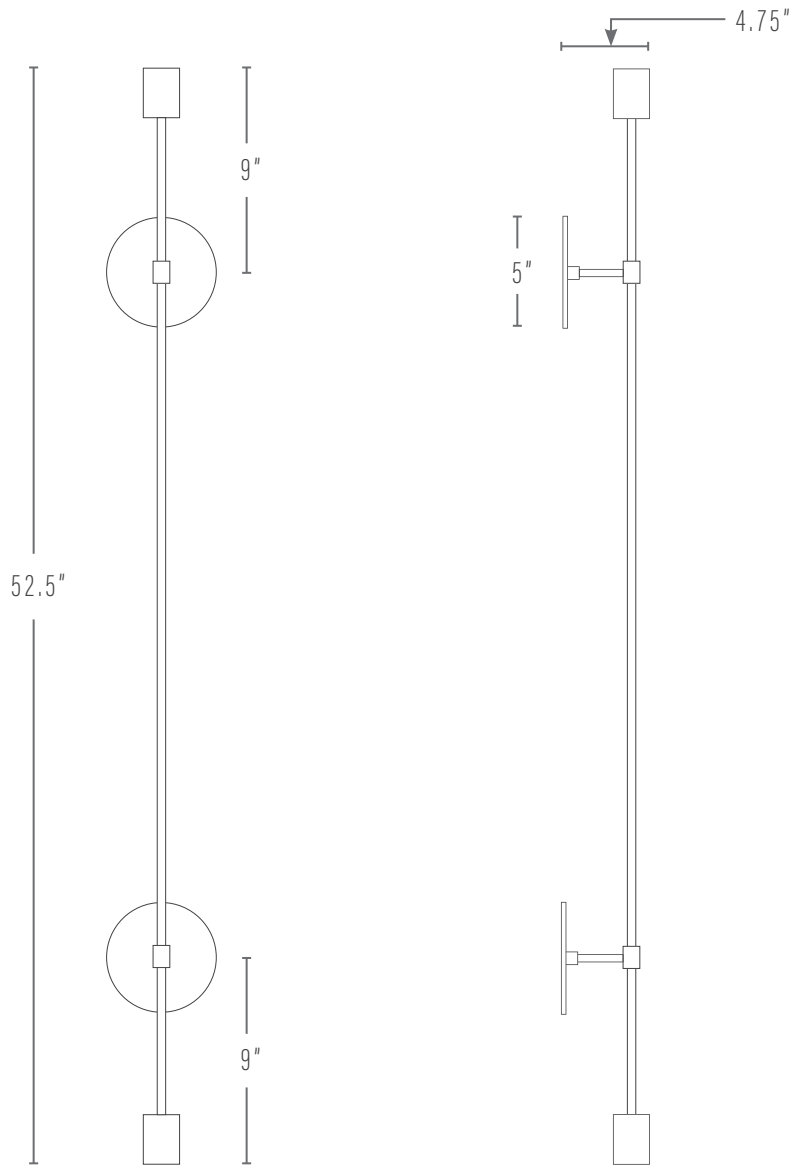

DOUBLE LINEAR SCONCE

PROUDLY MADE TO
ORDER IN GEORGIA

*THIS FIXTURE WILL BE WIRED FOR THE J-BOX
THROUGH THE TOP BACKPLATE.

KATY SKELTON™

+1 347 930 9363 | info@katyskelton.com | katyskelton.com