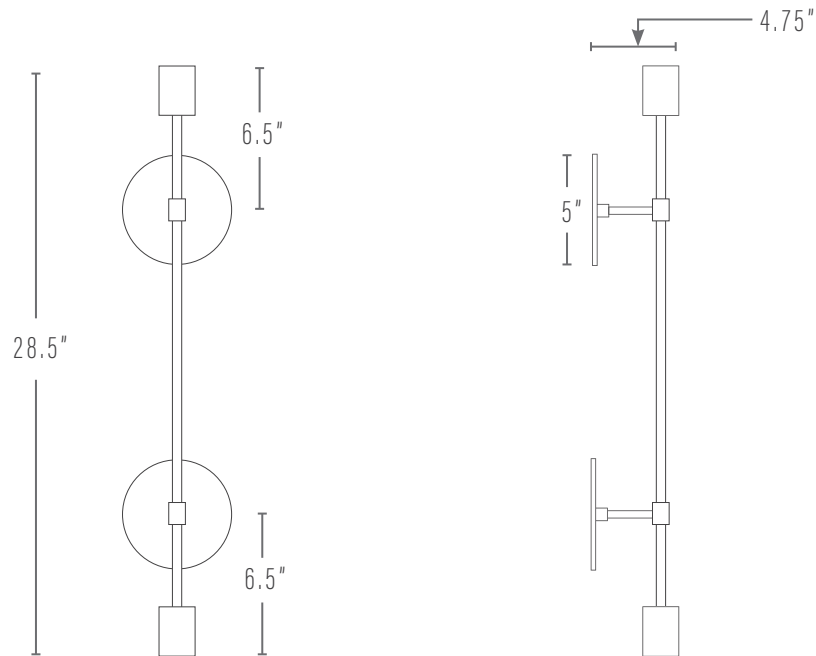

DOUBLE LINEAR SCONCE

PROUDLY MADE TO
ORDER IN GEORGIA

*THIS FIXTURE WILL BE WIRED FOR THE J-BOX
THROUGH THE TOP BACKPLATE.

KATY SKELTON™

+1 347 930 9363 | info@katyskelton.com | katyskelton.com