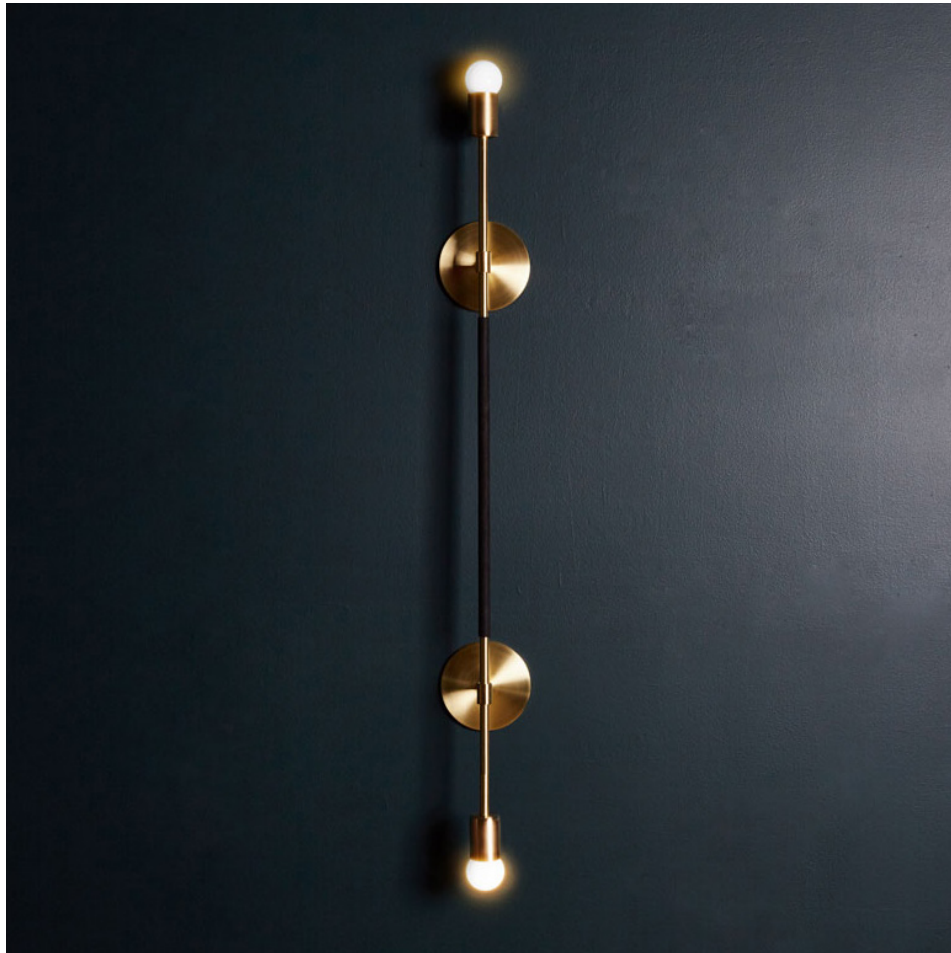

DOUBLE LINEAR SCONCE

PROUDLY MADE TO ORDER IN GEORGIA

Pictured: Natural Brass, Black Leather

DIMENSIONS

Small: 5"w x 4.75"d x 28.5"h

Medium: 5"w x 4.75"d x 40.5"h

Large: 5"w x 4.75"d x 52.5"h

FINISHES

Body: Natural Brass, Aged Brass, Blackened Brass

Leather color: Black, Caramel, White

CUSTOMIZATIONS

UL listed

Other customizations available upon request

LAMPING

E-26 medium socket, max wattage = 60w

(2) G16/5w/2700k LED bulb is included.