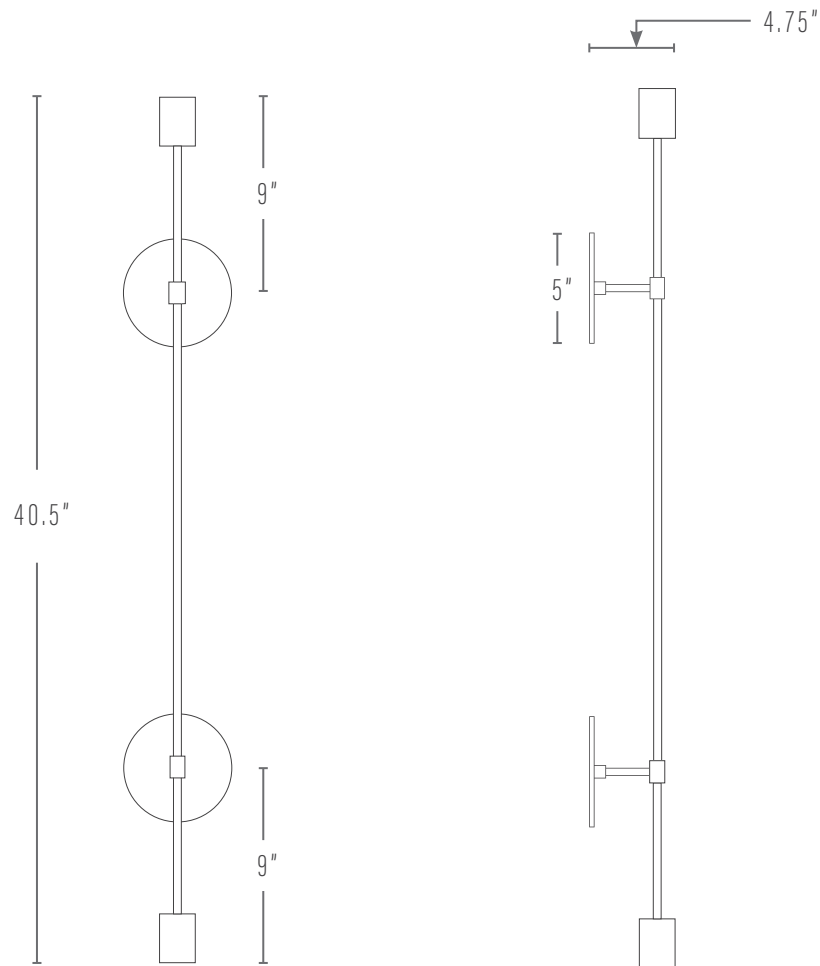

DOUBLE LINEAR SCONCE

PROUDLY MADE TO ORDER IN GEORGIA

Pictured: Natural Brass, Black Leather

DIMENSIONS

Small: 5"w x 4.75"d x 28.5"h

Medium: 5"w x 4.75"d x 40.5"h

Large: 5"w x 4.75"d x 52.5"h

FINISHES

KATY SKELTON™

+1 347 930 9363 | info@katyskelton.com | katyskelton.com

DOUBLE LINEAR SCONCE

PROUDLY MADE TO
ORDER IN GEORGIA

*THIS FIXTURE WILL BE WIRED FOR THE J-BOX
THROUGH THE TOP BACKPLATE.

KATY SKELTON™

+1 347 930 9363 | info@katyskelton.com | katyskelton.com

DOUBLE LINEAR SCONCE

PROUDLY MADE TO
ORDER IN GEORGIA

*THIS FIXTURE WILL BE WIRED FOR THE J-BOX
THROUGH THE TOP BACKPLATE.

KATY SKELTON™

+1 347 930 9363 | info@katyskelton.com | katyskelton.com