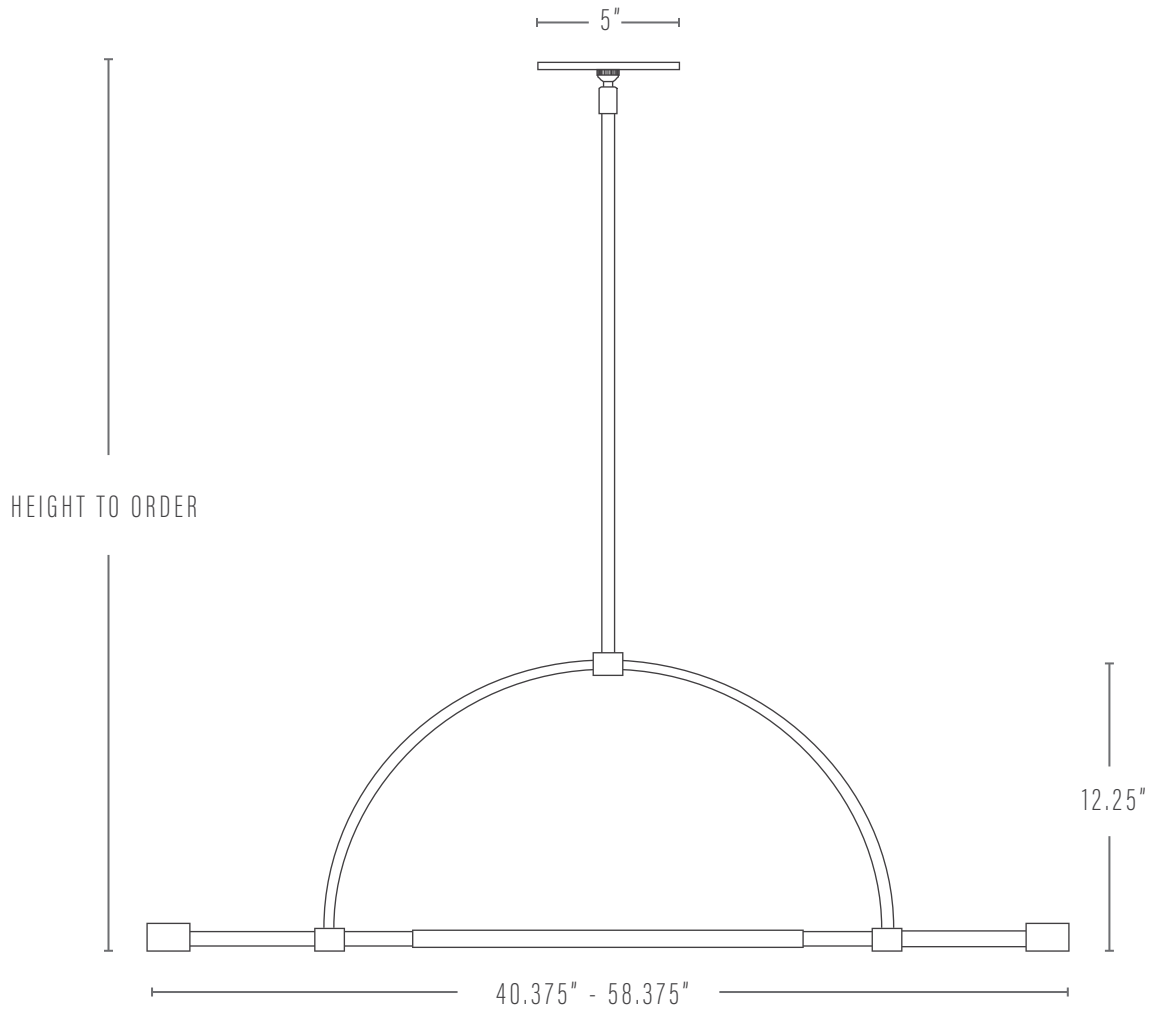

ELLIS LIGHT

PROUDLY MADE TO ORDER IN GEORGIA

KATY SKELTON™

+1 347 930 9363 | info@katyskelton.com | katyskelton.com