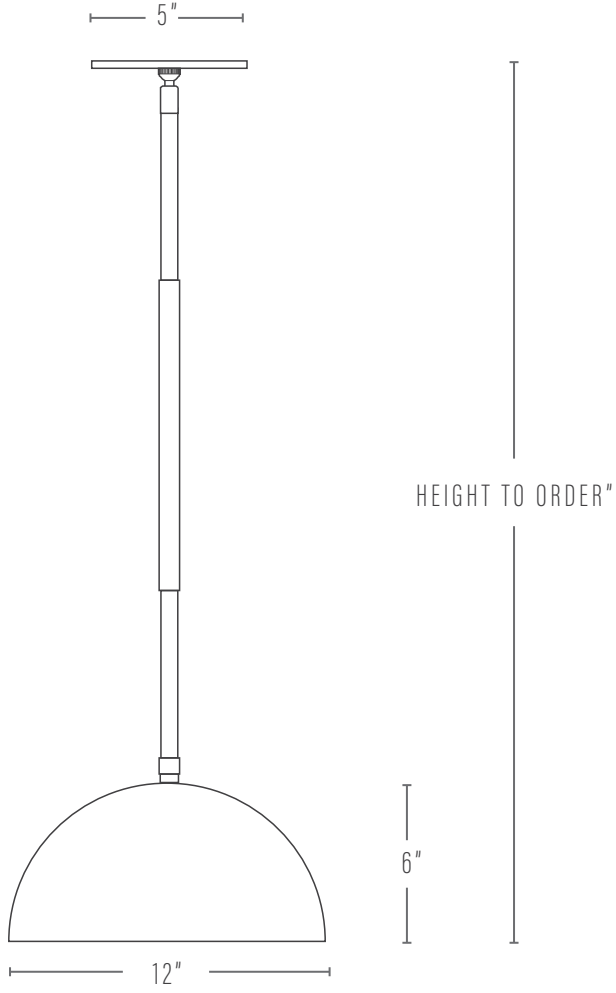

HARRIS LIGHT

PROUDLY MADE TO ORDER IN GEORGIA

KATY SKELTON™

+1 347 930 9363 | info@katyskelton.com | katyskelton.com