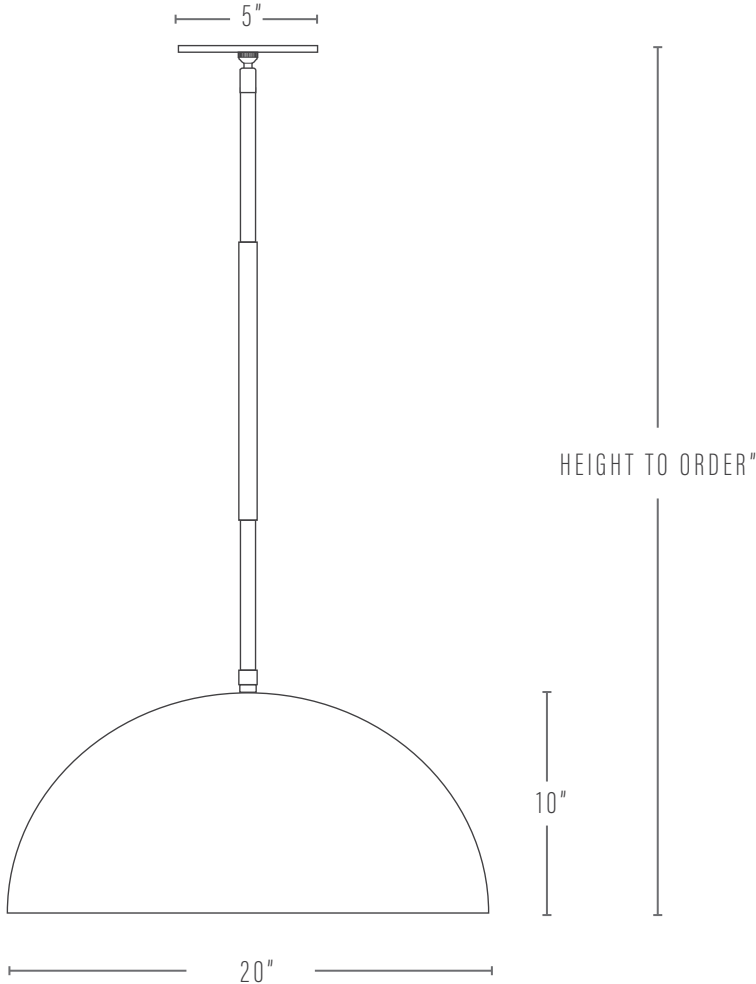

HARRIS LIGHT - LARGE

PROUDLY MADE TO ORDER IN GEORGIA

KATY SKELTON™

+1 347 930 9363 | info@katyskelton.com | katyskelton.com