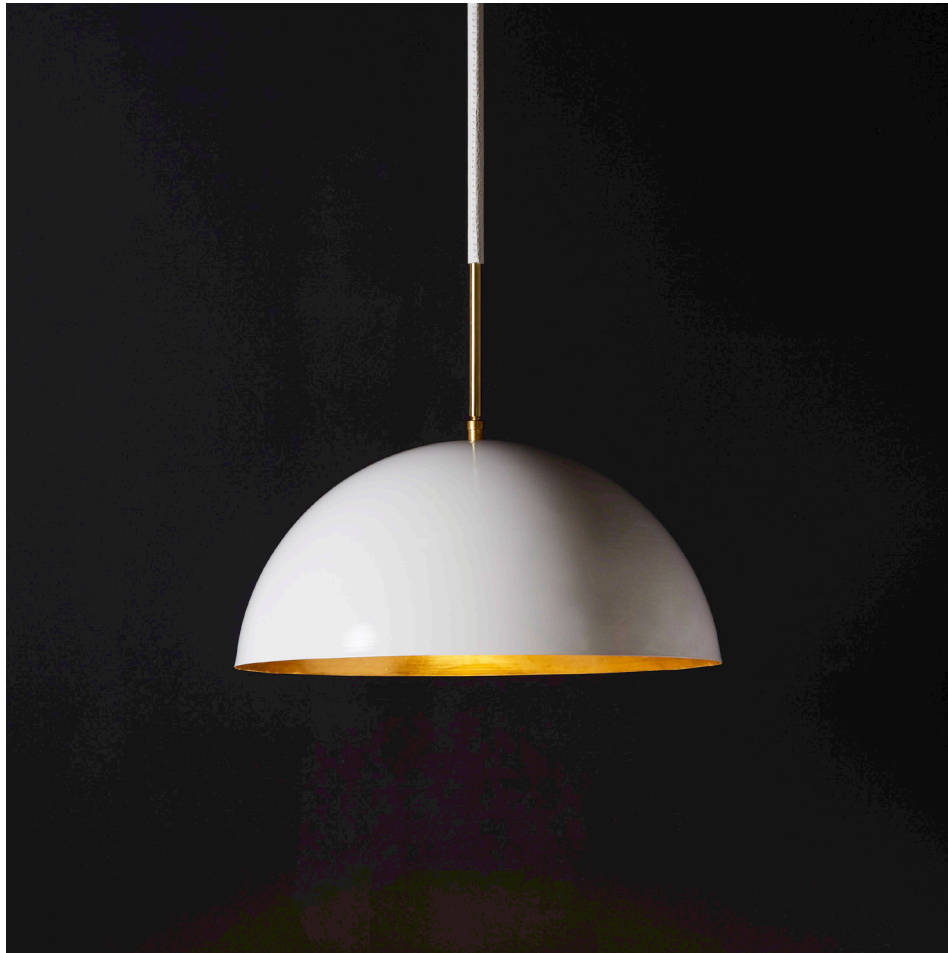

# HARRIS LIGHT

PROUDLY MADE TO ORDER IN GEORGIA

Pictured: Exterior White, Interior Natural Brass, White Leather

---

## DIMENSIONS

---

Shade:	20" dia x 10"h 12" dia x 6"h
Canopy:	5" dia x .25"h
Height:	Cut to order up to 72"; minimum height 18"

---

## FINISHES

---

Body:	Natural Brass
Shade interior:	White Natural Brass
Shade exterior:	White Natural Brass
Leather:	Black White Caramel

---