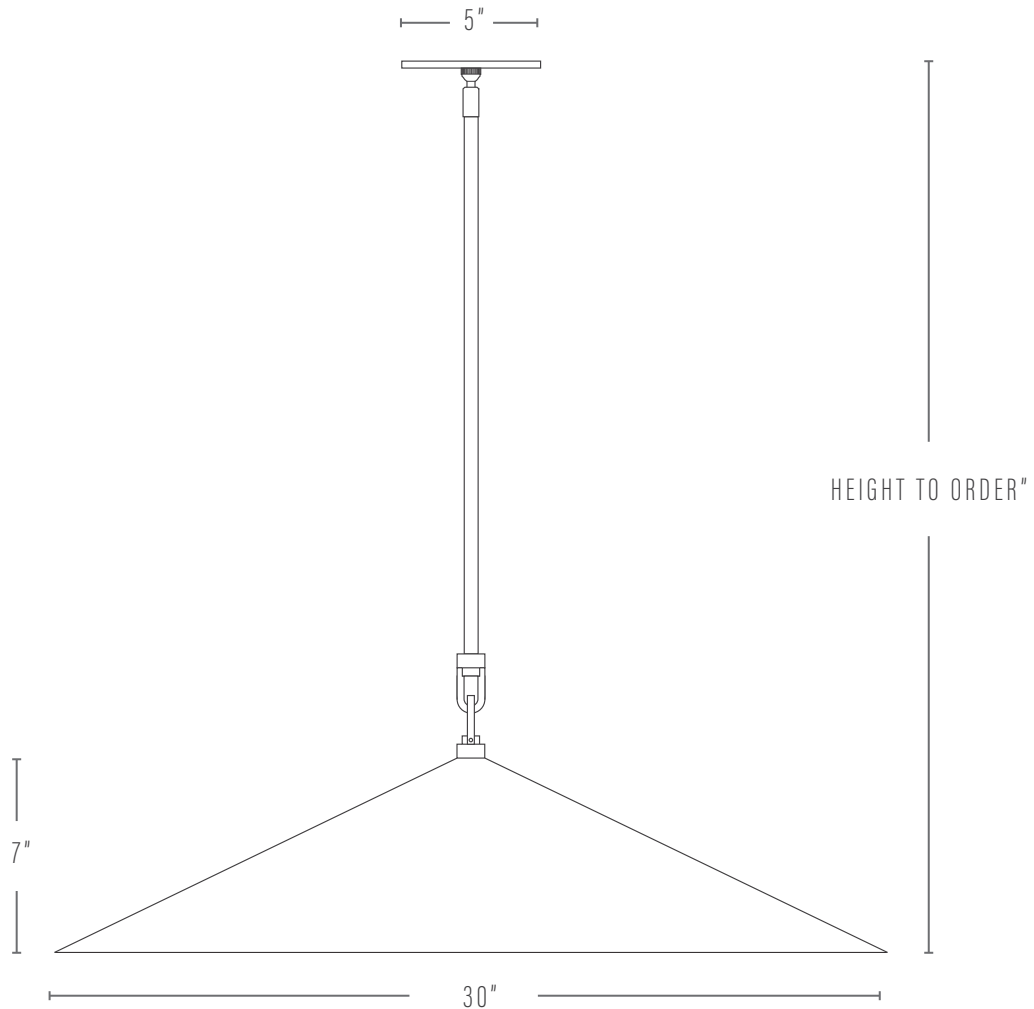

HOLLIS PENDANT

PROUDLY MADE TO ORDER IN GEORGIA

KATY SKELTON™

+1 347 930 9363 | info@katyskelton.com | katyskelton.com