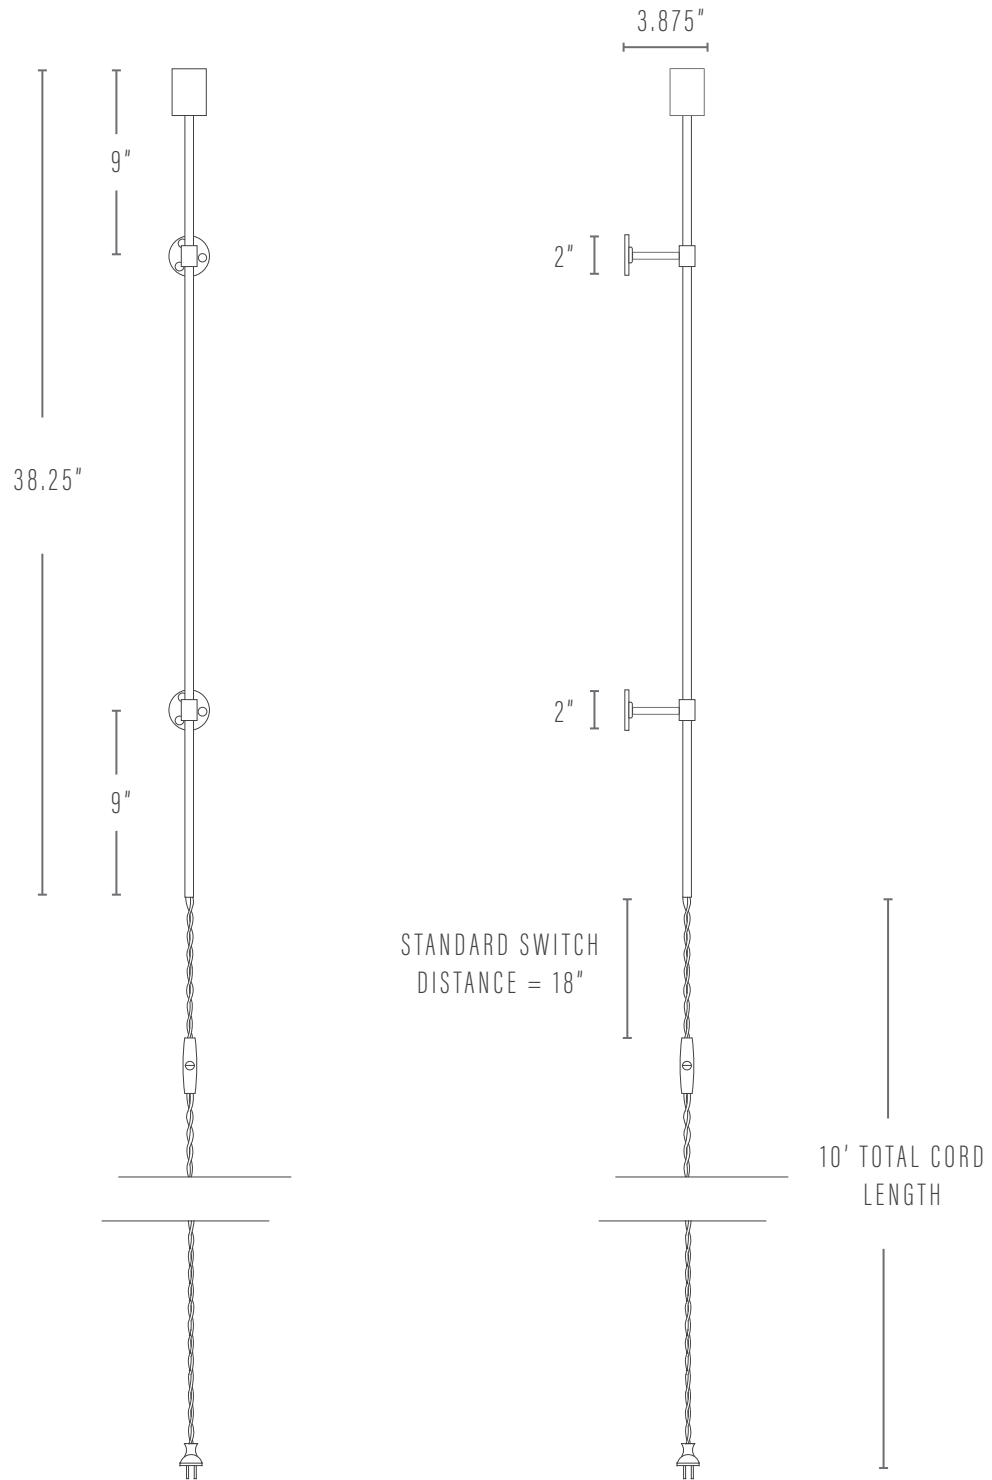

LINEAR LIGHT

PROUDLY MADE TO ORDER IN GEORGIA

KATY SKELTON™

+1 347 930 9363 | info@katyskelton.com | katyskelton.com