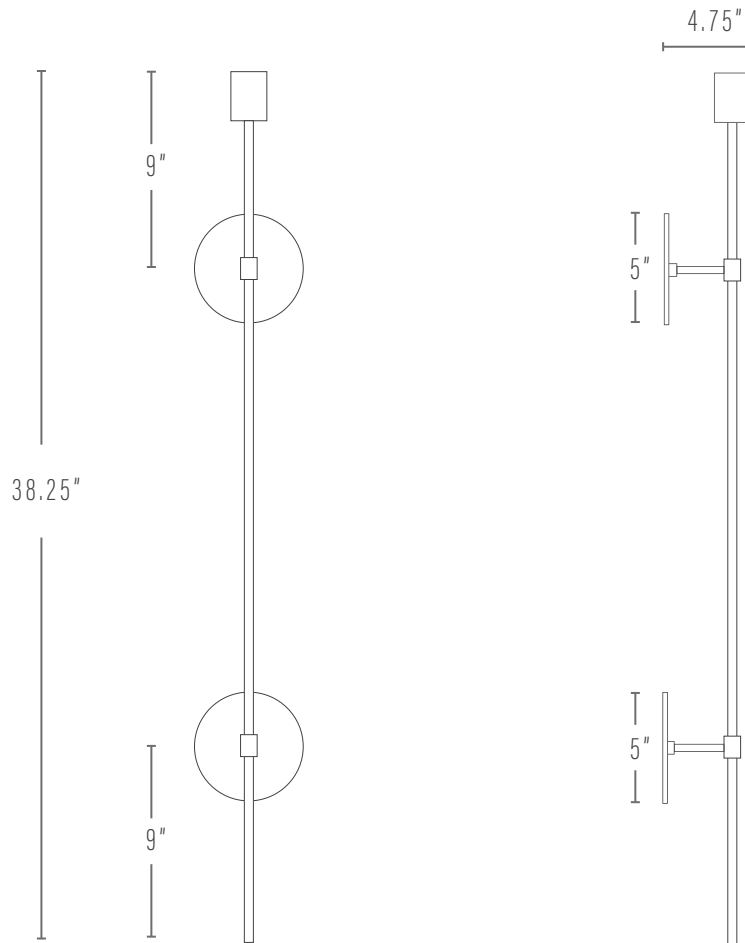

LINEAR LIGHT HARDWIRED PROUDLY MADE TO ORDER IN GEORGIA

*THIS FIXTURE WILL BE WIRED FOR A JUNCTION BOX THROUGH THE TOP BACKPLATE.

KATY SKELTON™

+1 347 930 9363 | info@katyskelton.com | katyskelton.com