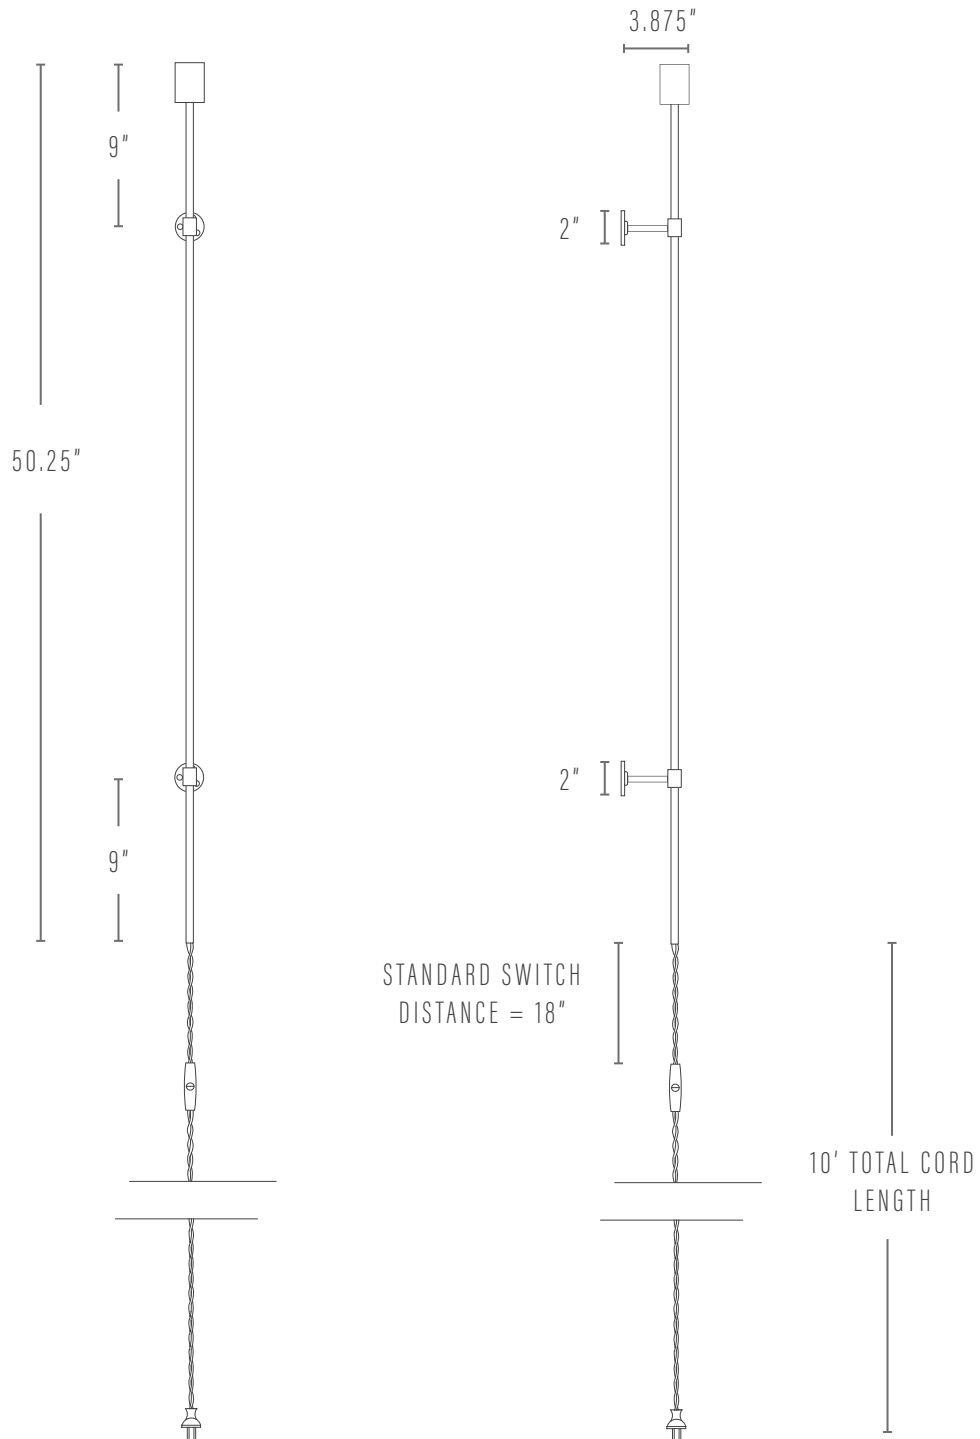

LINEAR LIGHT

PROUDLY MADE TO ORDER IN GEORGIA

KATY SKELTON™

+1 347 930 9363 | info@katyskelton.com | katyskelton.com