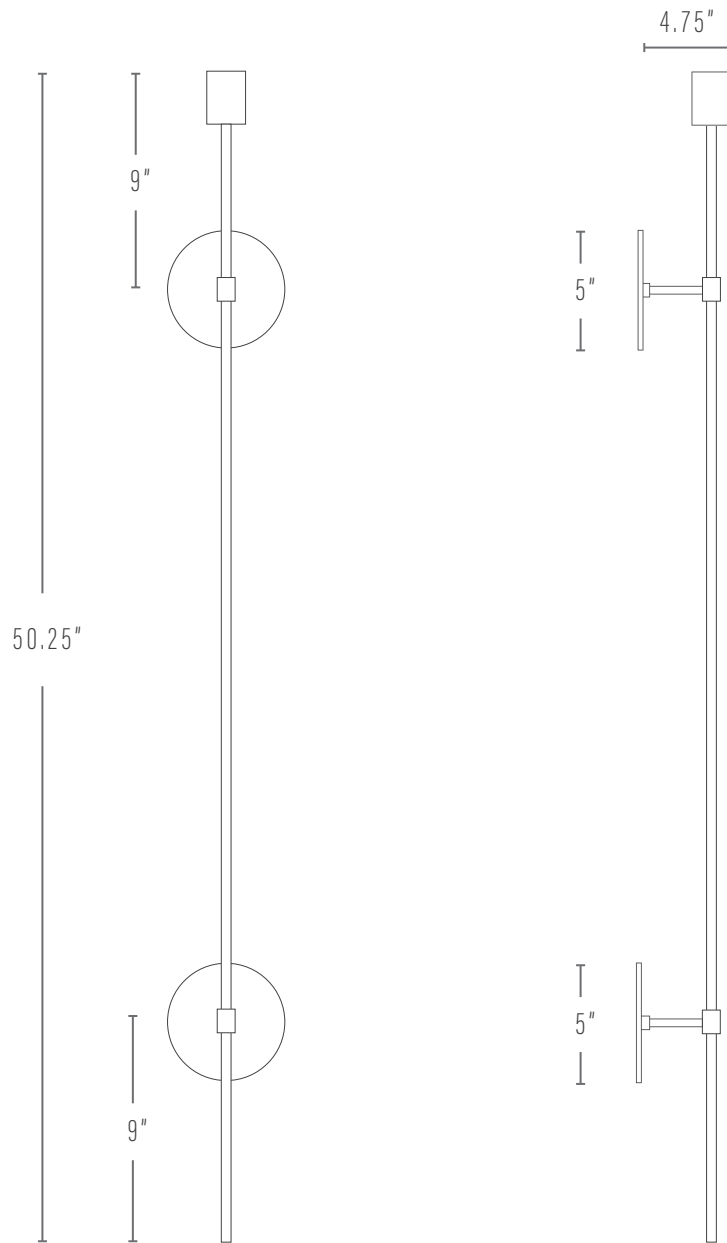

LINEAR LIGHT HARDWIRED PROUDLY MADE TO ORDER IN GEORGIA

*THIS FIXTURE WILL BE WIRED FOR A JUNCTION BOX THROUGH THE TOP BACKPLATE.

KATY SKELTON™

+1 347 930 9363 | info@katyskelton.com | katyskelton.com