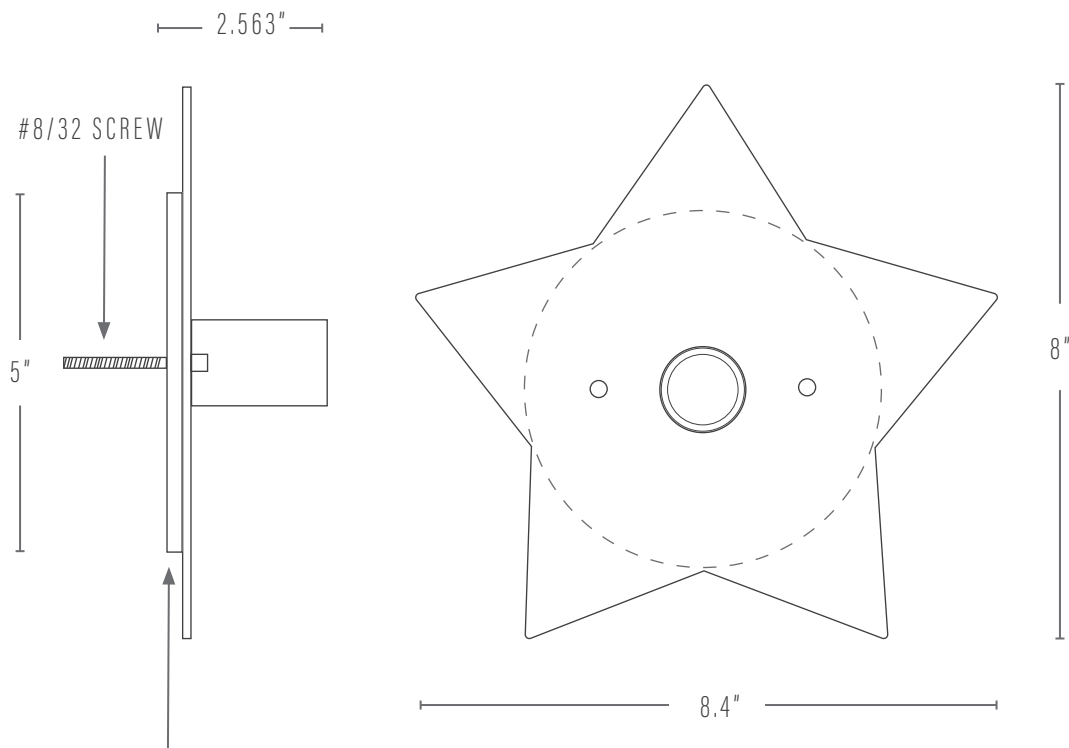

LONE STAR SCONCE

PROUDLY MADE TO ORDER IN GEORGIA

5" DIA OPTIONAL BACKPLATE
INCLUDED FOR NON-RECESSED
JUNCTION BOX INSTALLATION

KATY SKELTON™

+1 347 930 9363 | info@katyskelton.com | katyskelton.com