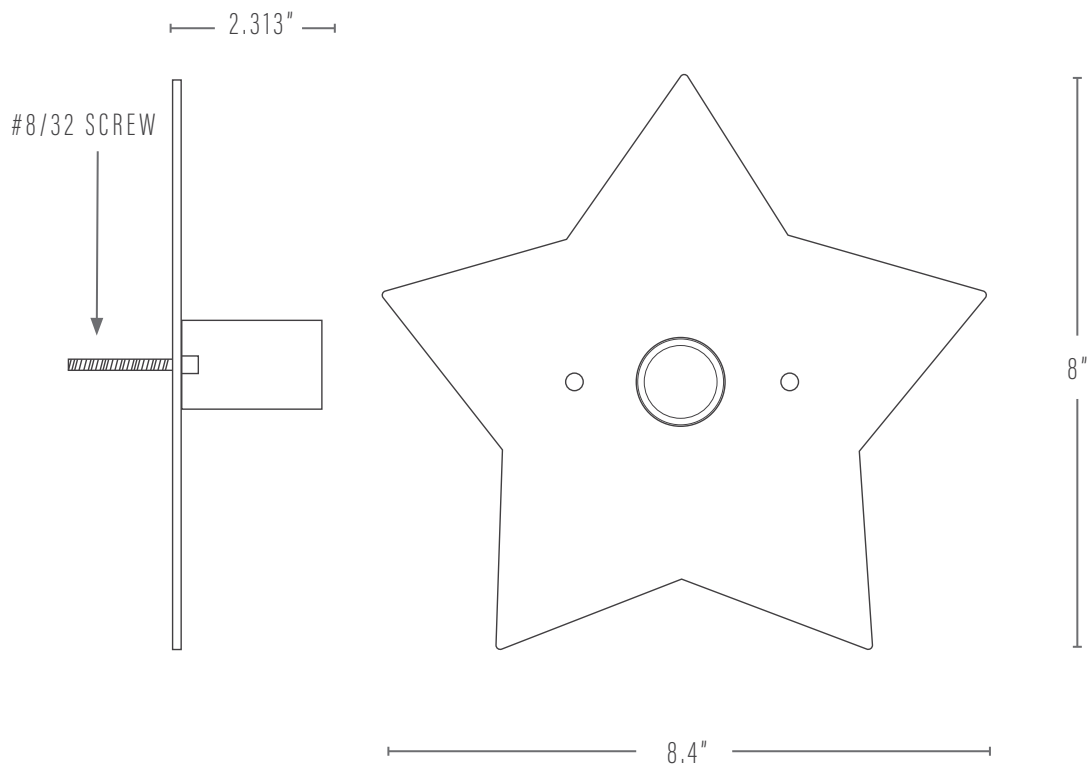

LONE STAR SCONCE

PROUDLY MADE TO ORDER IN GEORGIA

KATY SKELTON™

+1 347 930 9363 | info@katyskelton.com | katyskelton.com