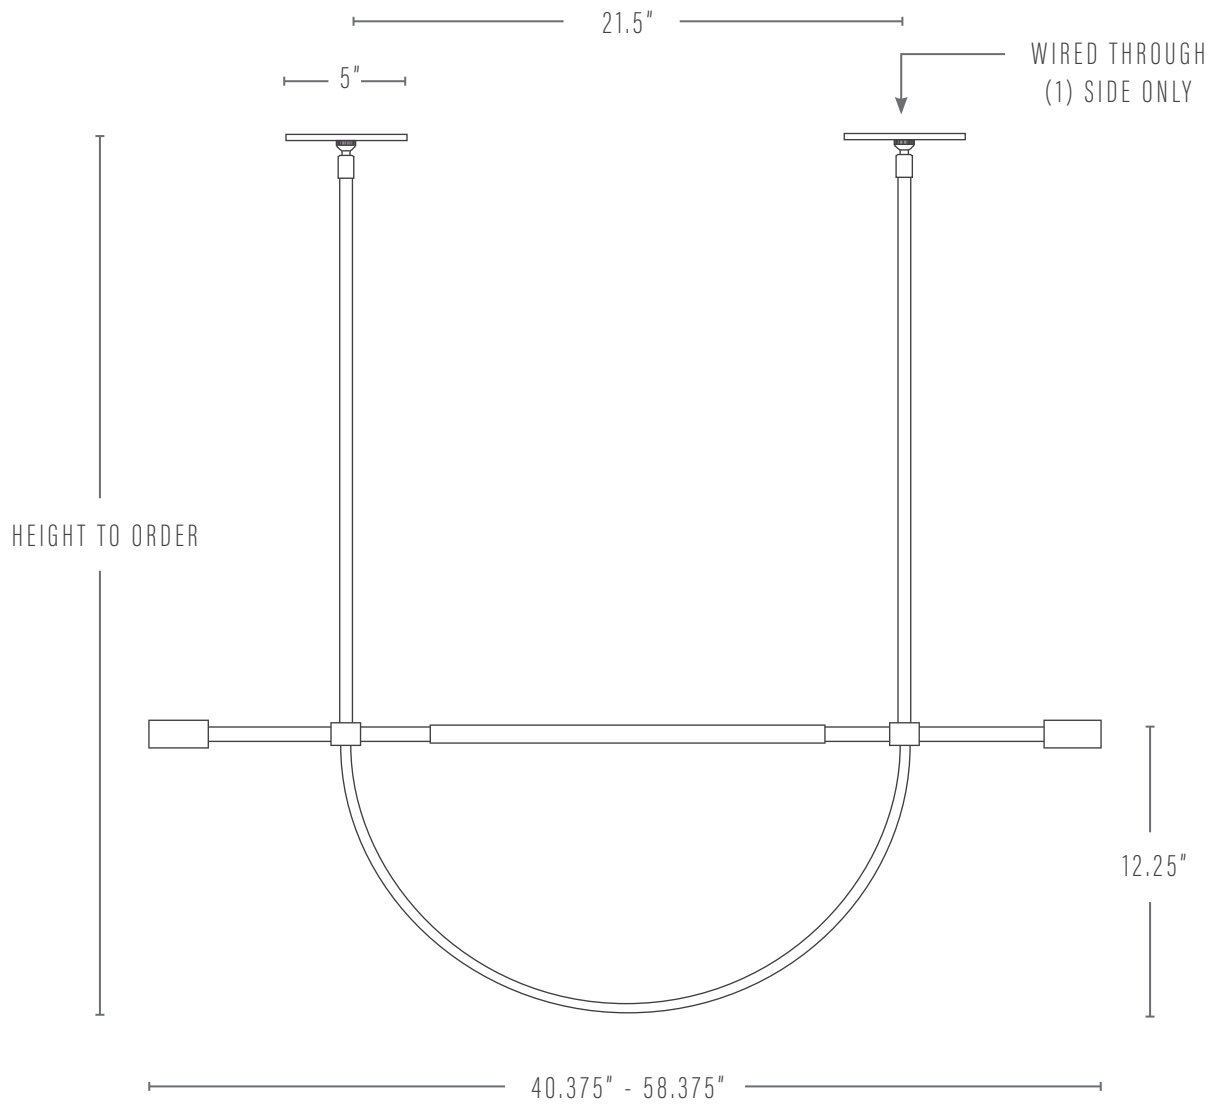

PERCH LIGHT

PROUDLY MADE TO ORDER IN GEORGIA

KATY SKELTON™

+1 347 930 9363 | info@katyskelton.com | katyskelton.com