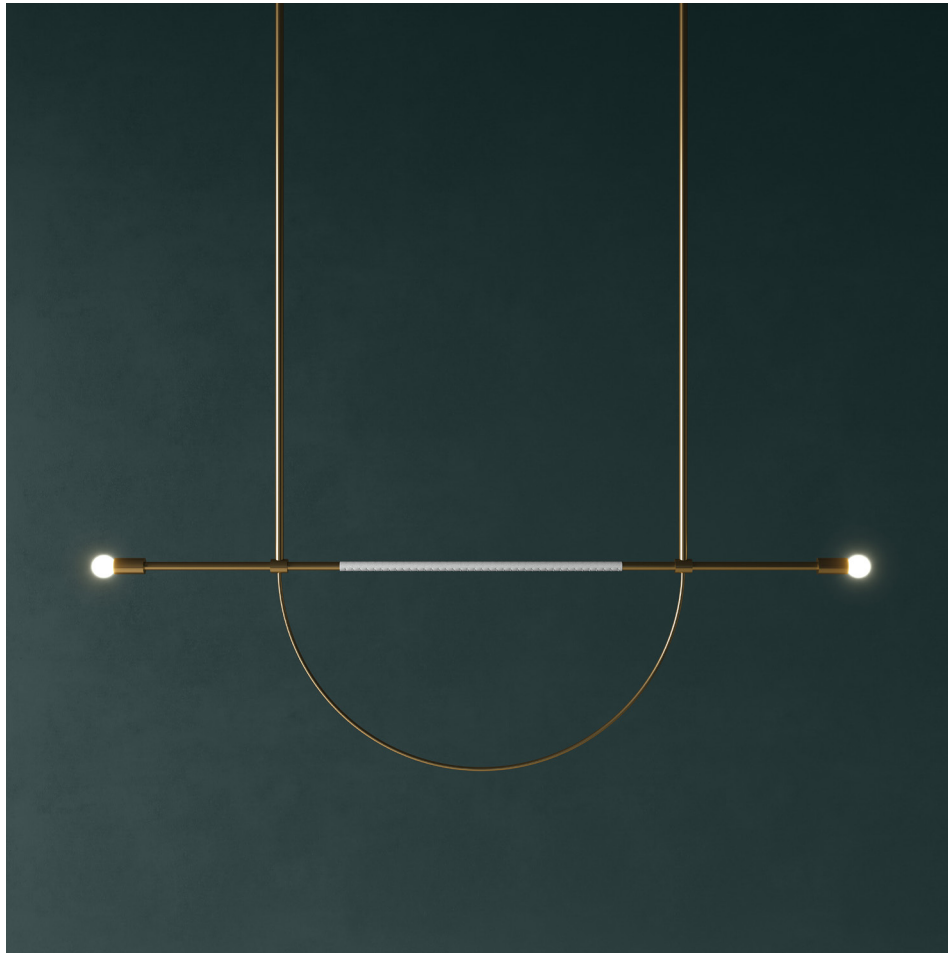

PERCH LIGHT

PROUDLY MADE TO ORDER IN GEORGIA

Pictured: Natural Brass, White Leather

DIMENSIONS

Pendant:	40.375"w x 12.75"h 58.375"w x 12.75"h
Canopy:	(2) 5"dia x .25"h
Height:	Cut to order up to 72"; minimum height 18"

FINISHES

Body:	Aged Brass Blackened Brass Natural Brass
Leather:	Black Caramel White

CUSTOMIZATIONS

Dimensions may be customized upon request.

LAMPING

E12 socket, max wattage = 60w

(2) G16/40 watt incandescent/2700k/dimmable bulbs included