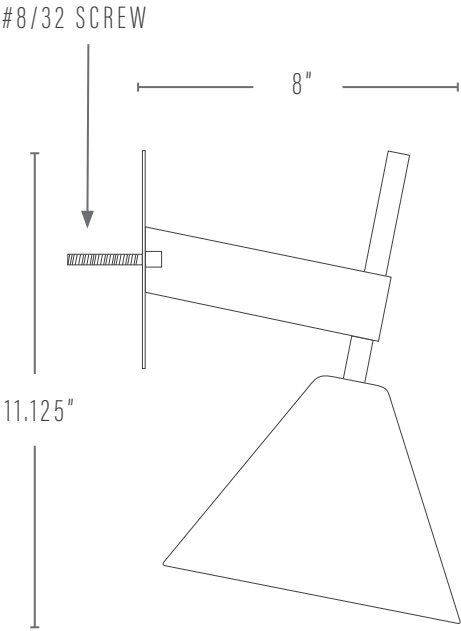

WALLIS SCONCE

PROUDLY MADE TO ORDER IN GEORGIA

KATY SKELTON™

+1 347 930 9363 | info@katyskelton.com | katyskelton.com