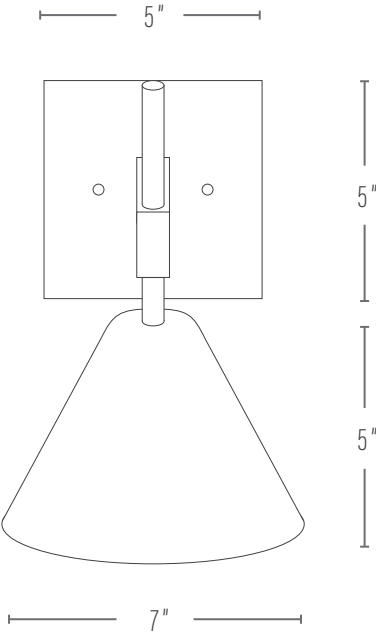

WALLIS SCONCE

PROUDLY MADE TO ORDER IN GEORGIA

KATY SKELTON™

+1 347 930 9363 | info@katyskelton.com | katyskelton.com